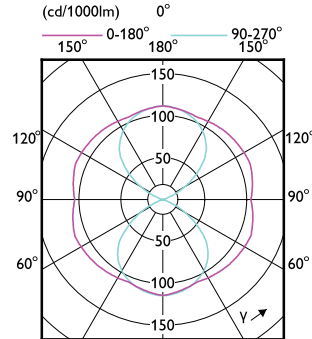

TrueForce LED Public (Road – SON)

(cd/1000lm) 0° 150° 0-180° 180° 90-270° 150°