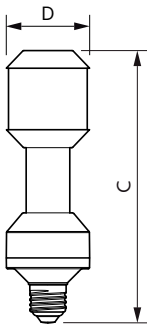

Dimensional drawing

Product	D	C
TrueForce LED Road 60-35W E27 740	61 mm	200 mm
TrueForce LED Road 55-35W E27 730	61 mm	200 mm
TrueForce LED Road 40-25W E27 730	61 mm	200 mm
TrueForce LED Road 42-25W E27 740	61 mm	200 mm
TrueForce LED Road 35W E27 740 MV	61 mm	200 mm
TrueForce LED Road 35W E27 765 MV	61 mm	200 mm
TrueForce LED Road 35W E27 730 MV	61 mm	200 mm
TrueForce LED Road 25W E27 740 MV	61 mm	200 mm
TrueForce LED Road 25W E27 730 MV	61 mm	200 mm