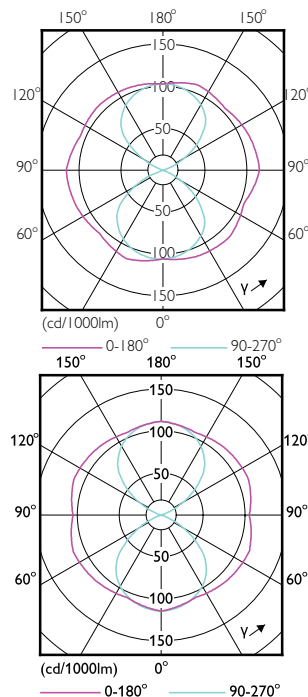

Temperature

Order Code	Full Product Name	T-Case Maximum (Nom)
929001898402	TrueForce LED Road 55-35W E27 730	95 °C
929001898502	TrueForce LED Road 60-35W E27 740	95 °C
929002068508	TrueForce LED Road 35W E27 740 MV	95 °C
929002068608	TrueForce LED Road 35W E27 765 MV	95 °C
929002221708	TrueForce LED Road 35W E27 730 MV	95 °C
929003041408	TrueForce LED Road 25W E27 730 MV	45 °C
929003041508	TrueForce LED Road 25W E27 740 MV	45 °C
929001999402	TrueForce LED Road 40-25W E27 730	95 °C
929001999502	TrueForce LED Road 42-25W E27 740	95 °C
929002007402	TrueForce LED Road 84-55W E40 730	97 °C
929002007502	TrueForce LED Road 90-55W E40 740	97 °C
929002068708	TrueForce LED Road 55W E40 740 MV	97 °C
929002068808	TrueForce LED Road 55W E40 765 MV	97 °C
929002221608	TrueForce LED Road 55W E40 730 MV	97 °C
929002007602	TrueForce LED Road 112-68W E40 730	103 °C
929002007702	TrueForce LED Road 120-68W E40 740	103 °C
929002277608	TrueForce LED Road 68W E40 730 MV	60 °C
929002277708	TrueForce LED Road 68W E40 740 MV	60 °C
929002277808	TrueForce LED Road 68W E40 765 MV	60 °C