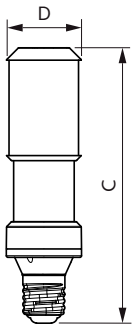

Dimensional drawing

Product	D	C
TrueForce LED Road 60-35W E27 740	61 mm	200 mm
TrueForce LED Road 55-35W E27 730	61 mm	200 mm
TrueForce LED Road 40-25W E27 730	61 mm	200 mm
TrueForce LED Road 42-25W E27 740	61 mm	200 mm
TrueForce LED Road 35W E27 740 MV	61 mm	200 mm
TrueForce LED Road 35W E27 765 MV	61 mm	200 mm
TrueForce LED Road 35W E27 730 MV	61 mm	200 mm
TrueForce LED Road 25W E27 740 MV	61 mm	200 mm
TrueForce LED Road 25W E27 730 MV	61 mm	200 mm