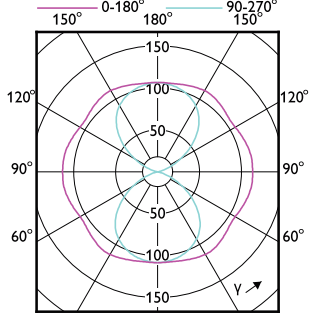

TrueForce LED Public (Road – SON)

(cd/1000lm) 0° 150° 0-180° 180° 90-270° 150°

(cd/1000lm) 0° 150° 0-180° 180° 90-270° 150°