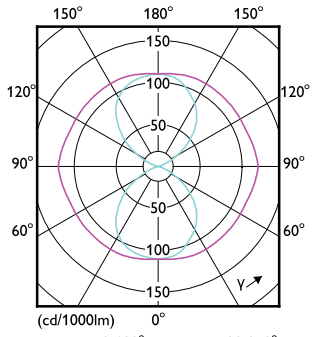

TrueForce LED Public (Road – SON)

(cd/1000lm) 0° 150° 0-180° 180° 90-270° 150°

(cd/1000lm) 0° 150° 0-180° 180° 90-270° 150°