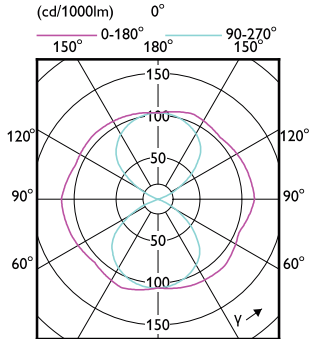

TrueForce LED Public (Road – SON)

(cd/1000lm) 0° 150° 0-180° 180° 90-270° 150°