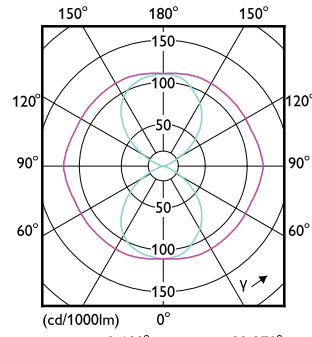

TrueForce LED Public (Road – SON)

(cd/1000lm) 0° 150° 0-180° 180° 90-270° 150°

(cd/1000lm) 0° 150° 0-180° 180° 90-270° 150°