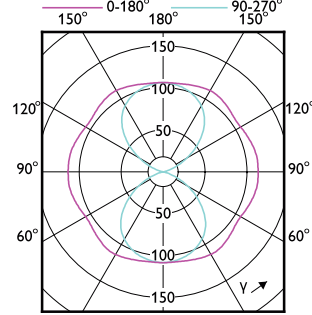

TrueForce LED Public (Road – SON)

(cd/1000lm) 0° 150° 0-180° 180° 90-270° 150°

(cd/1000lm) 0° 150° 0-180° 180° 90-270° 150°