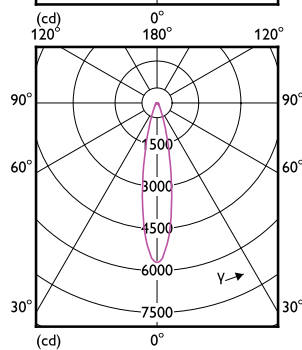

Order Code	Full Product Name	Color Code	Correlated Color		Luminous Intensity (Nom)
			Temperature (Nom)	Luminous Flux (Nom)	
929001944608	Essential LED 12-100W PAR30s 865 25D KR	865	6500 K	1100 lm	2700 cd
929002339108	Essential LED 14-120W PAR38 827 25D	827	2700 K	1200 lm	5000 cd
929002339112	Essential LED 14-120W PAR38 827 25D	827	2700 K	1200 lm	5000 cd

Mechanical and Housing

Order Code	Full Product Name	Bulb Shape
929001322708	Essential LED 10-80W PAR38 827 25D	PAR38
929001944408	Essential LED 12-100W PAR30s 827 25D KR	PAR30S
929001944508	Essential LED 12-100W PAR30s 840 25D KR	PAR30S

Order Code	Full Product Name	Bulb Shape
929001944608	Essential LED 12-100W PAR30s 865 25D KR	PAR30S
929002339108	Essential LED 14-120W PAR38 827 25D	PAR38
929002339112	Essential LED 14-120W PAR38 827 25D	PAR38

Temperature

Order Code	Full Product Name	T-Case Maximum (Nom)
929001322708	Essential LED 10-80W PAR38 827 25D	80 °C
929001944408	Essential LED 12-100W PAR30s 827 25D KR	90 °C
929001944508	Essential LED 12-100W PAR30s 840 25D KR	90 °C
929001944608	Essential LED 12-100W PAR30s 865 25D KR	90 °C
929002339108	Essential LED 14-120W PAR38 827 25D	75 °C
929002339112	Essential LED 14-120W PAR38 827 25D	75 °C