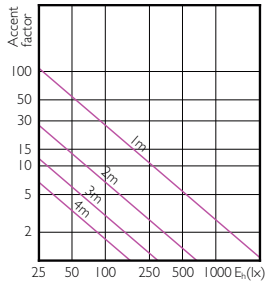

Essential LEDspot PAR

Accent Diagrams

MASTER LEDspot PAR 60W E27 827 25D