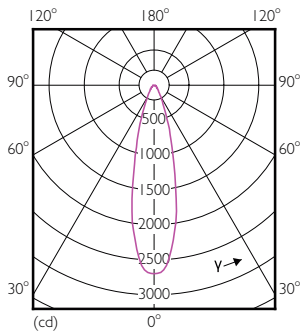

Order Code	Full Product Name	Color Code	Correlated Color		Luminous Intensity (Nom)
			Temperature (Nom)	Luminous Flux (Nom)	
929001944608	Essential LED 12-100W PAR30s 865 25D KR	865	6500 K	1100 lm	2700 cd
929002339108	Essential LED 14-120W PAR38 827 25D	827	2700 K	1200 lm	5000 cd
929002339112	Essential LED 14-120W PAR38 827 25D	827	2700 K	1200 lm	5000 cd

Mechanical and Housing

Order Code	Full Product Name	Bulb Shape
929001322708	Essential LED 10-80W PAR38 827 25D	PAR38
929001944408	Essential LED 12-100W PAR30s 827 25D KR	PAR30S
929001944508	Essential LED 12-100W PAR30s 840 25D KR	PAR30S

Order Code	Full Product Name	Bulb Shape
929001944608	Essential LED 12-100W PAR30s 865 25D KR	PAR30S
929002339108	Essential LED 14-120W PAR38 827 25D	PAR38
929002339112	Essential LED 14-120W PAR38 827 25D	PAR38

Temperature

Order Code	Full Product Name	T-Case Maximum (Nom)
929001322708	Essential LED 10-80W PAR38 827 25D	80 °C
929001944408	Essential LED 12-100W PAR30s 827 25D KR	90 °C
929001944508	Essential LED 12-100W PAR30s 840 25D KR	90 °C
929001944608	Essential LED 12-100W PAR30s 865 25D KR	90 °C
929002339108	Essential LED 14-120W PAR38 827 25D	75 °C
929002339112	Essential LED 14-120W PAR38 827 25D	75 °C