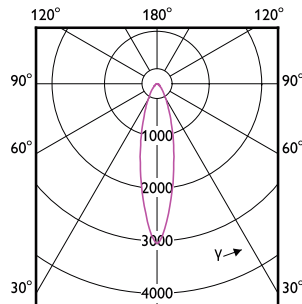

Order Code	Full Product Name	Color Code	Correlated Color		Luminous Intensity (Nom)
			Temperature (Nom)	Luminous Flux (Nom)	
929001944608	Essential LED 12-100W PAR30s 865 25D KR	865	6500 K	1100 lm	2700 cd
929002339108	Essential LED 14-120W PAR38 827 25D	827	2700 K	1200 lm	5000 cd
929002339112	Essential LED 14-120W PAR38 827 25D	827	2700 K	1200 lm	5000 cd

Mechanical and Housing

Order Code	Full Product Name	Bulb Shape
929001322708	Essential LED 10-80W PAR38 827 25D	PAR38
929001944408	Essential LED 12-100W PAR30s 827 25D KR	PAR30S
929001944508	Essential LED 12-100W PAR30s 840 25D KR	PAR30S

Order Code	Full Product Name	Bulb Shape
929001944608	Essential LED 12-100W PAR30s 865 25D KR	PAR30S
929002339108	Essential LED 14-120W PAR38 827 25D	PAR38
929002339112	Essential LED 14-120W PAR38 827 25D	PAR38

Temperature

Order Code	Full Product Name	T-Case Maximum (Nom)
929001322708	Essential LED 10-80W PAR38 827 25D	80 °C
929001944408	Essential LED 12-100W PAR30s 827 25D KR	90 °C
929001944508	Essential LED 12-100W PAR30s 840 25D KR	90 °C
929001944608	Essential LED 12-100W PAR30s 865 25D KR	90 °C
929002339108	Essential LED 14-120W PAR38 827 25D	75 °C
929002339112	Essential LED 14-120W PAR38 827 25D	75 °C