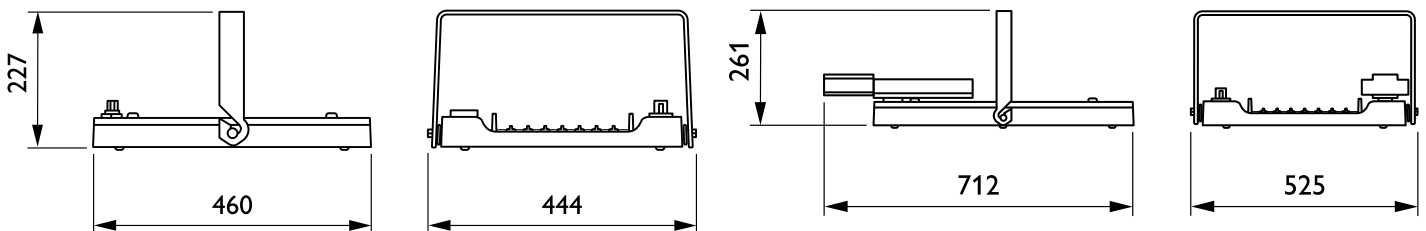

Benefits

- Increased safety, productivity and comfort in application, thanks to high quality visibility combined with great uniformity and reduced glare
- Robust and reliable solution for long service life
- Highly efficient solution, reducing energy consumption by up to 65% comparing to conventional HPI-based solutions. Offers an attractive total cost of ownership.
- Works in smart lighting systems (Interact Ready)
- Serviceable design, and easy access to spare parts information, for extended product lifecycle.

Features

- High efficiency (HE) of up to 174 lm/W
- Long service life of up to L90 at 100K hrs
- Wide variety of optics (WB/MB/NB/XNB/HRO), including the option of adjustable optics variant (NBA) with the flexibility to shift from NB to WB with easy adjustment mechanism
- Special options to serve broad applications: Extreme version (XT) up to 70°C, ATEX 2/22 (BY482P, BY483P) Safety Class I or II, Swimming pool protected version (SWP) and VDE certified ball-proof (BP) option
- Detachable mounting system for easy installation and IP65 pre-mounted connector
- Option for dust cover to meet requirements of the food industry
- Access to the Signify Service tag app with service, maintenance information

Application

- Manufacturing sites (from food/beverage to heavy industry)
- Warehouses and logistics centers
- Indoor sports halls, swimming pools, and exhibition halls

Dimensional drawing