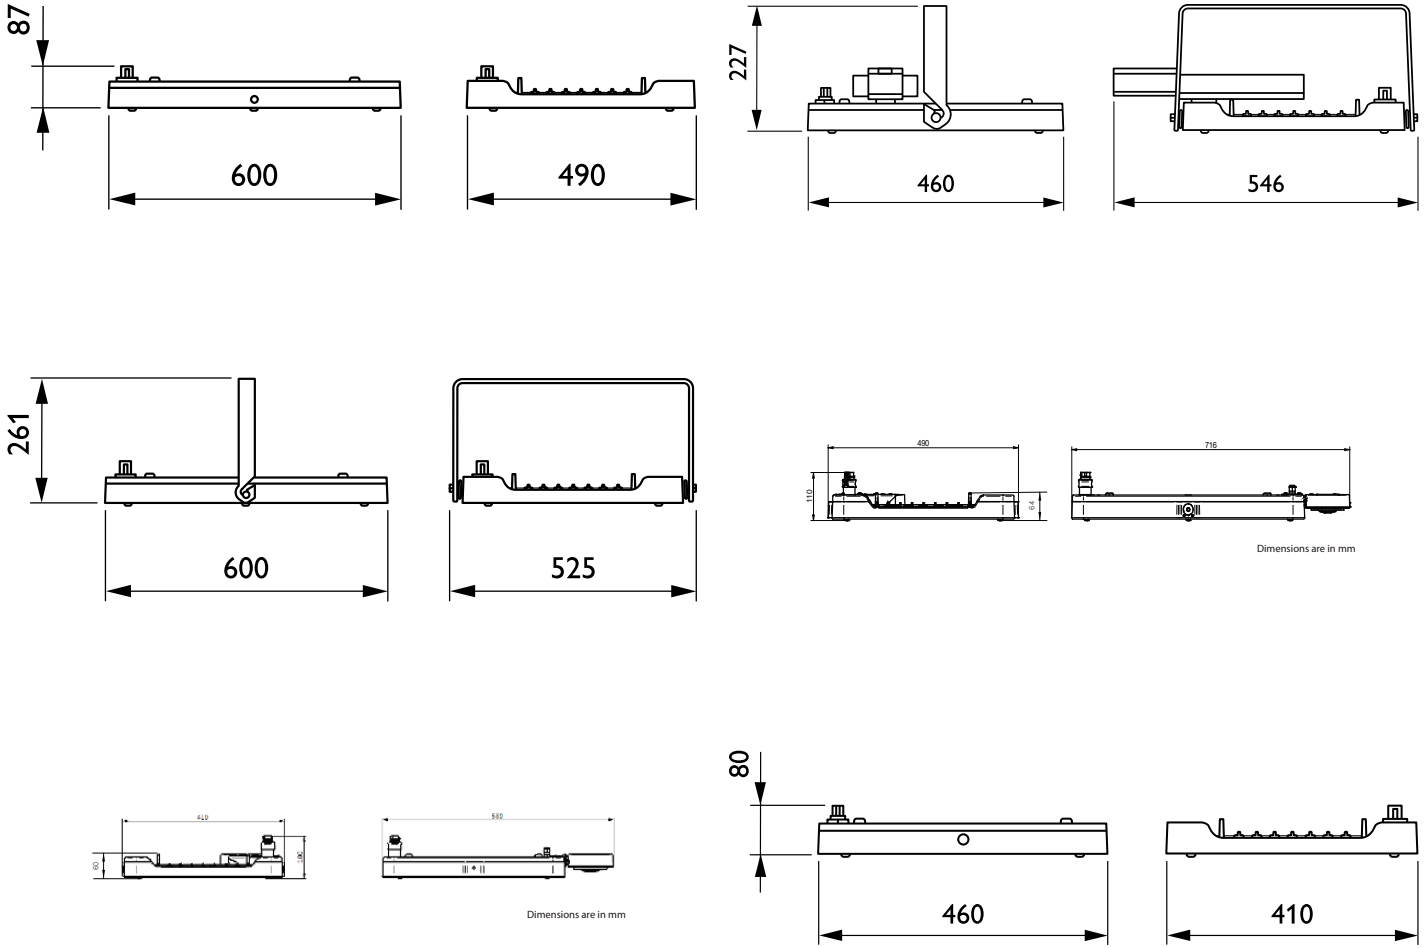

Dimensional drawing

General Information

CE mark	Yes
Driver included	Yes
ENEC mark	ENEC mark
Lamp family code	-
Light source replaceable	Yes

Light Technical

Beam angle of light source	114 degree(s)
Color rendering index (CRI)	>80