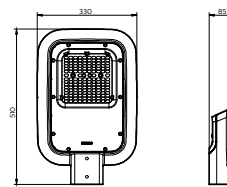

SmartBright Road

Material	Housing: die-cast aluminium Optic cover: polycarbonate
Light Source	3030 LED
Installation	Side entry 42-60mm Optional adjustable spigot
Luminous flux	System flux up to 18200lm
Correlated color temperature - CCT	5700K 4000K 3000K
Luminaire efficacy	4000K: 130lm/W
Color Rendering index - CRI	70

Power	up to 140W
Mains Voltage	220-240V / 50-60Hz
Control system input	N/A
Dimming	non-dimmable
Operating Temperature range	-40 to +50C Ta
Ingress protection	IP66
Certification	IECEE CB, CE, CQC, RCM

Dimensional drawing