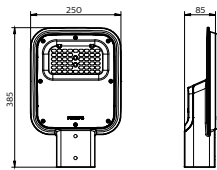

SmartBright Road

Material	Housing: die-cast aluminium Optic cover: polycarbonate
Light Source	3030 LED
Installation	Side entry 42-60mm Optional adjustable spigot
Luminous flux	System flux up to 18200lm
Correlated color temperature - CCT	5700K 4000K 3000K
Luminaire efficacy	4000K: 130lm/W
Color Rendering index - CRI	70

Power	up to 140W
Mains Voltage	220-240V / 50-60Hz
Control system input	N/A
Dimming	non-dimmable
Operating Temperature range	-40 to +50C Ta
Ingress protection	IP66
Certification	IECEE CB, CE, CQC, RCM

Dimensional drawing