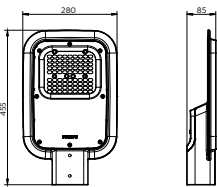

SmartBright Road

Material	Housing: die-cast aluminium Optic cover: polycarbonate
Light Source	3030 LED
Installation	Side entry 42-60mm Optional adjustable spigot
Luminous flux	System flux up to 18200lm
Correlated color temperature - CCT	5700K 4000K 3000K
Luminaire efficacy	4000K: 130lm/W
Color Rendering index - CRI	70

Power	up to 140W
Mains Voltage	220-240V / 50-60Hz
Control system input	N/A
Dimming	non-dimmable
Operating Temperature range	-40 to +50C Ta
Ingress protection	IP66
Certification	IECEE CB, CE, CQC, RCM

Dimensional drawing