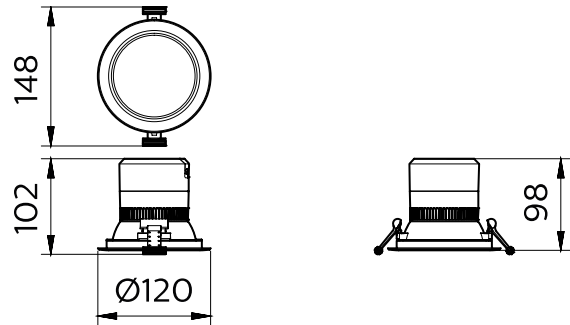

Dimensional drawing

Dimensional drawing

General Information

Driver included	Yes
Flammability mark	For mounting on normally flammable surfaces
Glow-wire test	Temperature 650 °C, duration 30 s
Light source replaceable	No
Number of gear units	1 unit