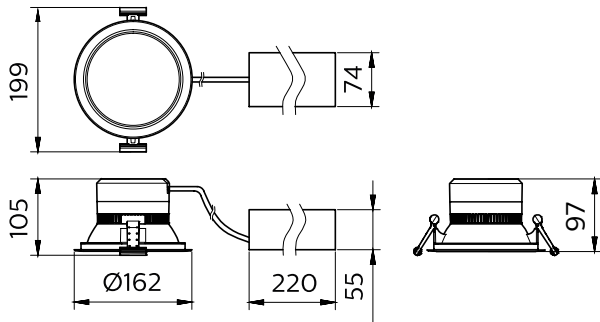

Dimensional drawing

Dimensional drawing

General Information

Driver included	Yes
Flammability mark	For mounting on normally flammable surfaces
Glow-wire test	Temperature 650 °C, duration 30 s
Light source replaceable	No
Number of gear units	1 unit