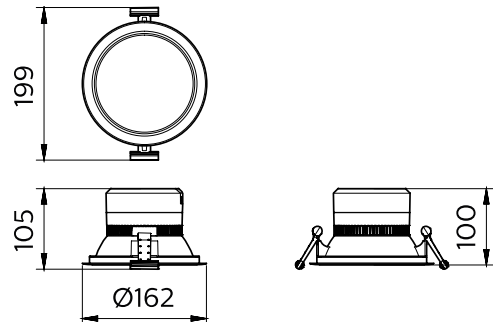

Dimensional drawing

Dimensional drawing

General Information

Driver included	Yes
Flammability mark	For mounting on normally flammable surfaces
Glow-wire test	Temperature 650 °C, duration 30 s
Light source replaceable	No
Number of gear units	1 unit