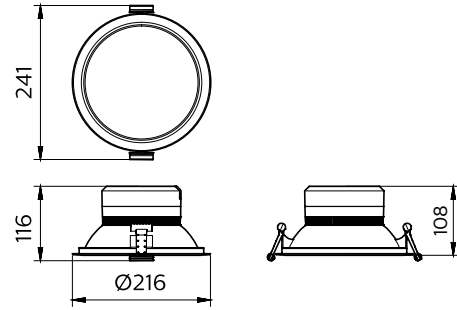

Dimensional drawing

Dimensional drawing

General Information

Driver included	Yes
Flammability mark	For mounting on normally flammable surfaces
Glow-wire test	Temperature 650 °C, duration 30 s
Light source replaceable	No
Number of gear units	1 unit