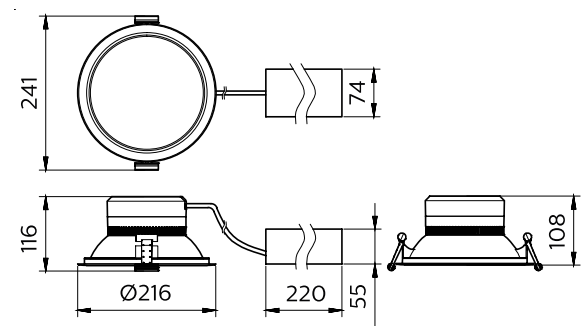

Dimensional drawing

Dimensional drawing

General Information

Driver included	Yes
Flammability mark	For mounting on normally flammable surfaces
Glow-wire test	Temperature 650 °C, duration 30 s
Light source replaceable	No
Number of gear units	1 unit