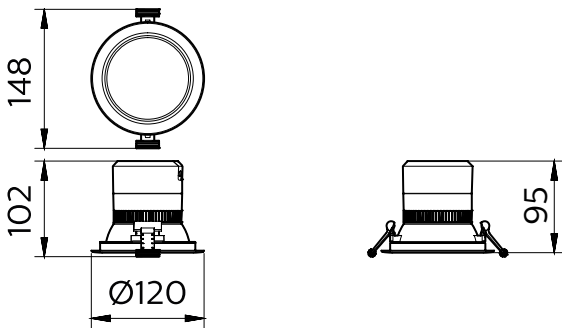

Dimensional drawing

Dimensional drawing

General Information

Driver included	Yes
Flammability mark	For mounting on normally flammable surfaces
Glow-wire test	Temperature 650 °C, duration 30 s
Light source replaceable	No
Number of gear units	1 unit