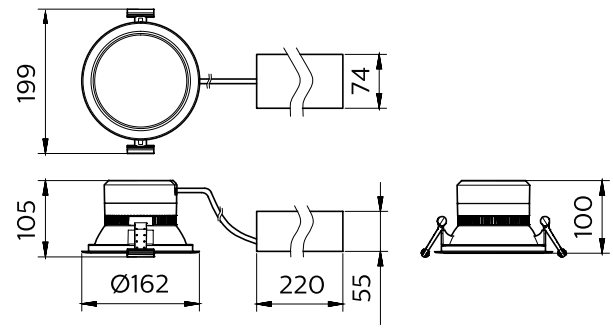

Dimensional drawing

Dimensional drawing

General Information

Driver included	Yes
Flammability mark	For mounting on normally flammable surfaces
Glow-wire test	Temperature 650 °C, duration 30 s
Light source replaceable	No
Number of gear units	1 unit