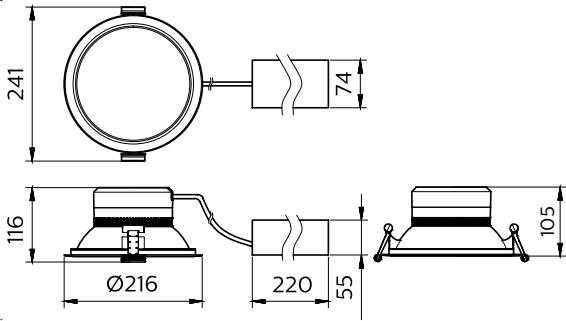

Dimensional drawing

Dimensional drawing

General Information

Driver included	Yes
Flammability mark	For mounting on normally flammable surfaces
Glow-wire test	Temperature 650 °C, duration 30 s
Light source replaceable	No
Number of gear units	1 unit