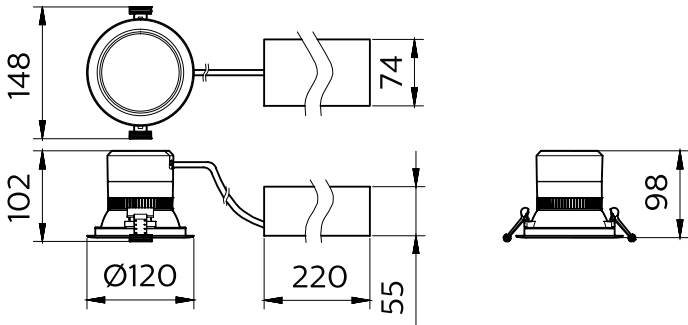

Dimensional drawing

Dimensional drawing

General Information

Driver included	Yes
Flammability mark	For mounting on normally flammable surfaces
Glow-wire test	Temperature 650 °C, duration 30 s
Light source replaceable	No
Number of gear units	1 unit