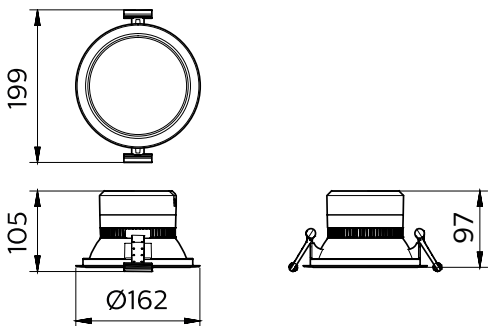

Dimensional drawing

Dimensional drawing

General Information

Driver included	Yes
Flammability mark	For mounting on normally flammable surfaces
Glow-wire test	Temperature 650 °C, duration 30 s
Light source replaceable	No
Number of gear units	1 unit