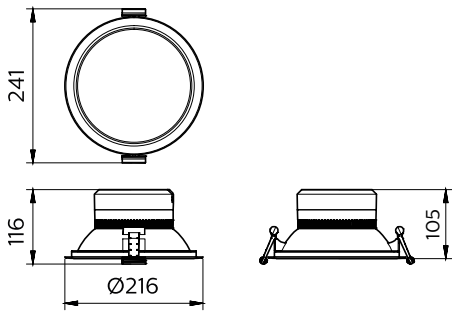

Dimensional drawing

Dimensional drawing

General Information

Driver included	Yes
Flammability mark	For mounting on normally flammable surfaces
Glow-wire test	Temperature 650 °C, duration 30 s
Light source replaceable	No
Number of gear units	1 unit