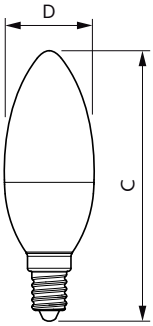

Standard LED candles & lusters

Dimensional drawing

Product
LED candle/luster Ess LEDCandle 5.5W B35 E14 827 ND 1PF/10

Product	D	C
LED candle/luster EcoHome LEDBulb 4W E27 6500K G45 1PF AR	45 mm	77 mm
LED candle/luster EcoHome LEDBulb 4W E27 3000K G45 1PF AR	45 mm	77 mm
LED candle/luster EcoHome LEDBulb 4W E27 3000K G45 3PF AR	45 mm	77 mm
LED candle/luster EcoHome LEDBulb 4W E27 3000K G45 2PF AR	45 mm	77 mm
LED candle/luster EcoHome LEDBulb 4W E27 6500K G45 2PF AR	45 mm	77 mm
LED candle/luster EcoHome LEDBulb 4W E27 6500K G45 3PF AR	45 mm	77 mm

Product	D	C
LED candle/luster LED 3.5-40W E14/E27 6500K WV B35 FRND BC	35 mm	106 mm