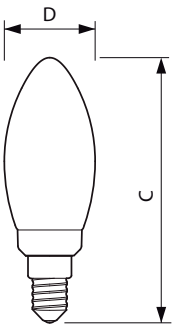

Standard LED candles & lusters

Dimensional drawing

Product
LED candle/luster Ess LEDCandle 5.5W B35 E14 827 ND 1PF/10

Product	D	C
LED candle/luster EcoHome LEDBulb 4W E27 6500K G45 1PF AR	45 mm	77 mm
LED candle/luster EcoHome LEDBulb 4W E27 3000K G45 1PF AR	45 mm	77 mm
LED candle/luster EcoHome LEDBulb 4W E27 3000K G45 3PF AR	45 mm	77 mm
LED candle/luster EcoHome LEDBulb 4W E27 3000K G45 2PF AR	45 mm	77 mm
LED candle/luster EcoHome LEDBulb 4W E27 6500K G45 2PF AR	45 mm	77 mm
LED candle/luster EcoHome LEDBulb 4W E27 6500K G45 3PF AR	45 mm	77 mm

Product	D	C
LED candle/luster LED 3.5-40W E14/E27 6500K WV B35 FRND BC	35 mm	106 mm