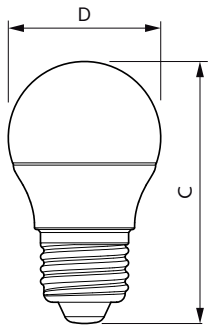

E14 B 35mm Frosted

Dimensional drawing

Product	D	C
LED candle/luster LEDBulb 4W E27 6500K 100-240VG16.5 MX	45 mm	78 mm
LED candle/luster LEDBulb 4W E27 3000K 100-240VG16.5 MX	45 mm	78 mm

Product	D	C
LED candle/luster CorePro candle ND 5.5-40W E14 827 B35 FR	35 mm	106 mm