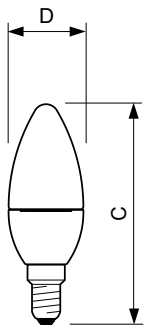

E14 B 35mm Frosted

Dimensional drawing

Product	D	C
LED candle/luster LEDBulb 4W E27 6500K 100-240VG16.5 MX	45 mm	78 mm
LED candle/luster LEDBulb 4W E27 3000K 100-240VG16.5 MX	45 mm	78 mm

Product	D	C
LED candle/luster CorePro candle ND 5.5-40W E14 827 B35 FR	35 mm	106 mm