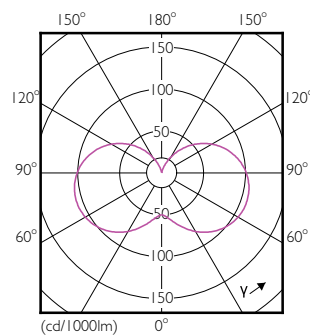

Order Code	Full Product Name	Bulb Shape
929001992041	LED candle/luster EcoHome LEDBulb 4W E27 6500K G45 2PF AR	G45
929001992071	LED candle/luster EcoHome LEDBulb 4W E27 6500K G45 1PF AR	G45
929002037271	LED candle/luster LEDBulb 4W E27 3000K 100-240VG16.5 MX	G16.5
929002037371	LED candle/luster LEDBulb 4W E27 6500K 100-240VG16.5 MX	G16.5
929002273671	LED candle/luster Ess LEDCandle 5.5W B35 E14 827 ND 1PF/10	B35

Temperature

Order Code	Full Product Name	T-Case Maximum (Nom)
929001157702	LED candle/luster CorePro candle ND 5.5-40W E14 827 B35 FR	85 °C
929001324411	LED candle/luster LED 3.5-40W E14/E27 6500K WV B35 FRND BC	65 °C
929001991911	LED candle/luster EcoHome LEDBulb 4W E27 3000K G45 3PF AR	75 °C
929001991941	LED candle/luster EcoHome LEDBulb 4W E27 3000K G45 2PF AR	75 °C
929001991971	LED candle/luster EcoHome LEDBulb 4W E27 3000K G45 1PF AR	75 °C
929001992011	LED candle/luster EcoHome LEDBulb 4W E27 6500K G45 3PF AR	75 °C
929001992041	LED candle/luster EcoHome LEDBulb 4W E27 6500K G45 2PF AR	75 °C
929001992071	LED candle/luster EcoHome LEDBulb 4W E27 6500K G45 1PF AR	75 °C
929002037271	LED candle/luster LEDBulb 4W E27 3000K 100-240VG16.5 MX	60 °C
929002037371	LED candle/luster LEDBulb 4W E27 6500K 100-240VG16.5 MX	60 °C

Order Code	Full Product Name	T-Case Maximum (Nom)
929002273671	LED candle/luster Ess LEDCandle 5.5W B35 E14 827 ND 1PF/10	100 °C