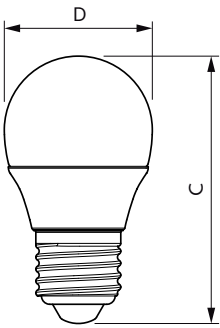

Standard LED candles & lusters

Dimensional drawing

Product
LED candle/luster Ess LEDCandle 5.5W B35 E14 827 ND 1PF/10

Product	D	C
LED candle/luster EcoHome LEDBulb 4W E27 6500K G45 1PF AR	45 mm	77 mm
LED candle/luster EcoHome LEDBulb 4W E27 3000K G45 1PF AR	45 mm	77 mm
LED candle/luster EcoHome LEDBulb 4W E27 3000K G45 3PF AR	45 mm	77 mm
LED candle/luster EcoHome LEDBulb 4W E27 3000K G45 2PF AR	45 mm	77 mm
LED candle/luster EcoHome LEDBulb 4W E27 6500K G45 2PF AR	45 mm	77 mm
LED candle/luster EcoHome LEDBulb 4W E27 6500K G45 3PF AR	45 mm	77 mm

Product	D	C
LED candle/luster LED 3.5-40W E14/E27 6500K WV B35 FRND BC	35 mm	106 mm