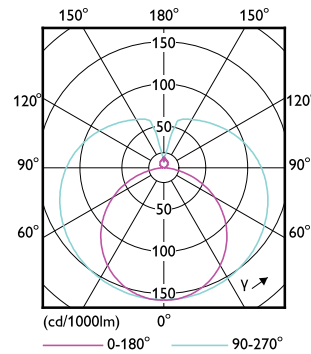

Essential LED tubes T8 Mains

Approval and application

Energy Consumption kWh/1000 h - kWh

Controls and dimming

Dimmable No

Operating and electrical

Input Frequency 50 to 60 Hz

Voltage (Nom) 100-277 V

Starting Time (Nom) 0.5 s

General information

Cap-Base G13

Nominal Lifetime (Nom) 30000 h

Switching Cycle 200000

Light technical

Beam Angle (Nom) 240 °

Color Rendering Index (Nom) 80

Llmf At End Of Nominal Lifetime (Nom) 70 %

Mechanical and housing

Bulb Shape Tube, double-ended

Temperature

T-Ambient (Max) 45 °C

T-Ambient (Min) -20 °C

T-Case Maximum (Nom) 55 °C

T-Storage (Max) 65 °C

T-Storage (Min) -40 °C

Operating and electrical

Order Code	Full Product Name	Power (Nom)
929001947311	CorePro LEDtube 600mm 8W 840 VVW T8	8 W
929001947411	CorePro LEDtube 600mm 8W 865 VVW T8	8 W
929001947711	CorePro LEDtube HO 1200mm 18W840 VVW T8	18 W
929001947811	CorePro LEDtube HO 1200mm 18W865 VVW T8	18 W

Light technical

Order Code	Full Product Name	Color Code	Correlated Color	
			Temperature (Nom)	Luminous Flux (Nom)
929001947311	CorePro LEDtube 600mm 8W 840 VVW T8	840	4000 K	800 lm
929001947411	CorePro LEDtube 600mm 8W 865 VVW T8	865	6500 K	800 lm
929001947711	CorePro LEDtube HO 1200mm 18W840 VVW T8	840	4000 K	2100 lm
929001947811	CorePro LEDtube HO 1200mm 18W865 VVW T8	865	6500 K	2100 lm