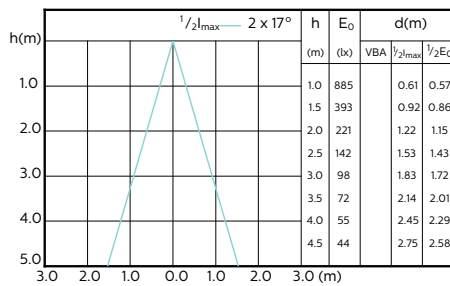

**MASTER LEDspot ExpertColor MV 50W GU10
930 36D**