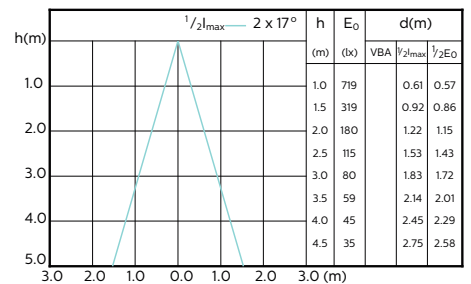

MASTER LEDspot ExpertColor MV 35W GU10
940 36D