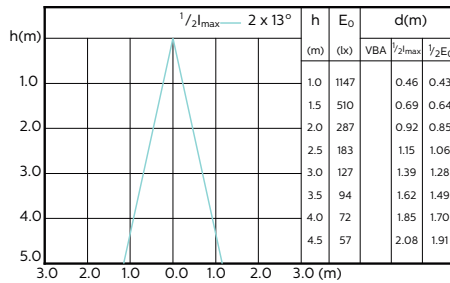

MASTER LEDspot ExpertColor MV 35W GU10
927 36D

MASTER LEDspot ExpertColor MV 35W GU10
930 36D

MASTER LEDspot ExpertColor MV 35W GU10
940 36D

MASTER LEDspot ExpertColor MV

Beam Diagrams

**MASTER LEDspot ExpertColor MV 50W GU10
927 25D**