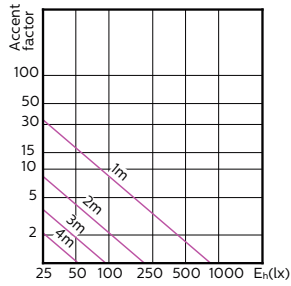

**MASTER LEDspot ExpertColor MV 50W GU10
927 25D**

**MASTER LEDspot ExpertColor MV 50W GU10
930 25D**

**MASTER LEDspot ExpertColor MV 50W GU10
940 25D**

MASTER LEDspot ExpertColor MV

Accent Diagrams

MASTER LEDspot ExpertColor MV 50W GU10
927 36D