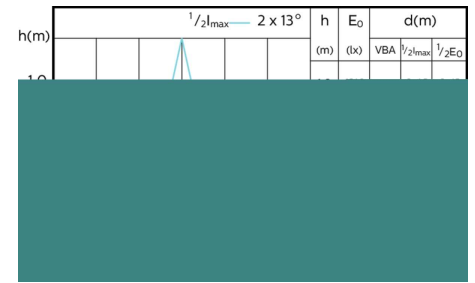

**MASTER LEDspot ExpertColor MV 50W GU10
940 25D**