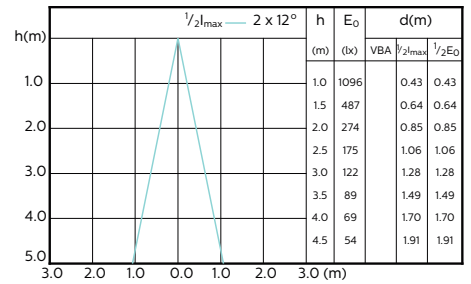

MASTER LEDspot ExpertColor MV 50W GU10
930 36D

MASTER LEDspot ExpertColor MV 50W GU10
940 36D

Beam Diagrams

MASTER LEDspot ExpertColor MV 35W GU10
927 25D

MASTER LEDspot ExpertColor MV 35W GU10
930 25D

MASTER LEDspot ExpertColor MV 35W GU10
940 25D