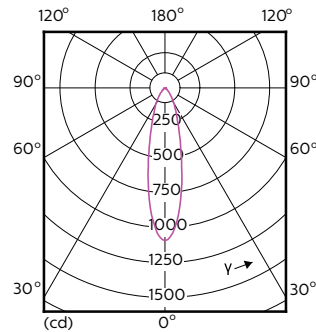

MASTER LEDspot ExpertColor MV

Order Code	Full Product Name	Luminous Intensity (Nom)
929001347408	MASTER LED ExpertColor 5.5-50W GU10 930 36D	800 cd
929001347502	MASTER LED ExpertColor 5.5-50W GU10 940 36D	800 cd