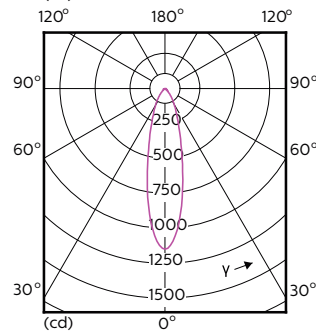

MASTER LEDspot ExpertColor MV

Order Code	Full Product Name	Luminous Intensity (Nom)
929001347408	MASTER LED ExpertColor 5.5-50W GU10 930 36D	800 cd
929001347502	MASTER LED ExpertColor 5.5-50W GU10 940 36D	800 cd