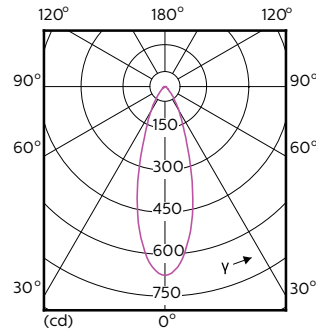

MASTER LEDspot ExpertColor MV

Order Code	Full Product Name	Luminous Intensity (Nom)
929001347408	MASTER LED ExpertColor 5.5-50W GU10 930 36D	800 cd
929001347502	MASTER LED ExpertColor 5.5-50W GU10 940 36D	800 cd