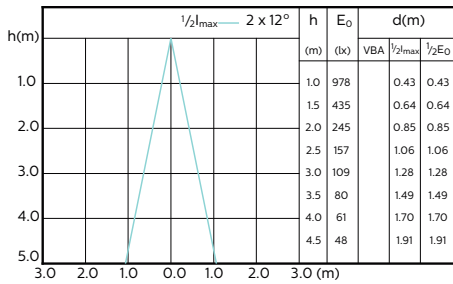

Beam Diagrams

MASTER LEDspot ExpertColor MV 35W GU10
927 25D