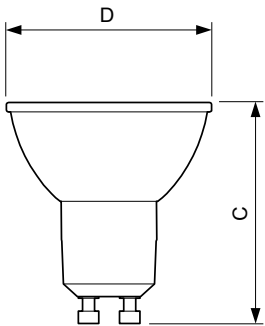

Versions

GU10 PAR16

Dimensional drawing

Product	D	C
MASTER LED ExpertColor 5.5-50W GU10 930 36D	50 mm	54 mm
MASTER LED ExpertColor 5.5-50W GU10 940 36D	50 mm	54 mm
MASTER LED ExpertColor 5.5-50W GU10 927 24D	50 mm	54 mm
MASTER LED ExpertColor 5.5-50W GU10 930 24D	50 mm	54 mm
MASTER LED ExpertColor 3.9-35W GU10 940 36D	50 mm	54 mm
MASTER LED ExpertColor 3.9-35W GU10 927 25D	50 mm	54 mm
MASTER LED ExpertColor 3.9-35W GU10 930 25D	50 mm	54 mm
MASTER LED ExpertColor 3.9-35W GU10 940 25D	50 mm	54 mm
MASTER LED ExpertColor 3.9-35W GU10 927 36D	50 mm	54 mm
MASTER LED ExpertColor 3.9-35W GU10 930 36D	50 mm	54 mm
MASTER LED ExpertColor 5.5-50W GU10 927 25D	50 mm	54 mm
MASTER LED ExpertColor 5.5-50W GU10 930 25D	50 mm	54 mm
MASTER LED ExpertColor 5.5-50W GU10 927 36D	50 mm	54 mm
MASTER LED ExpertColor 5.5-50W GU10 940 25D	50 mm	54 mm
MASTER LED ExpertColor 5.5-50W GU10 930 36D	50 mm	54 mm
MASTER LED ExpertColor 5.5-50W GU10 927 36D	50 mm	54 mm