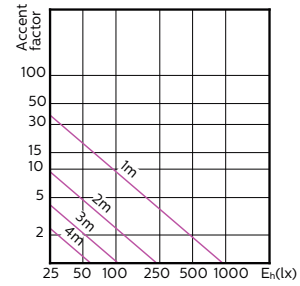

MASTER LEDspot ExpertColor MV 50W GU10
940 36D