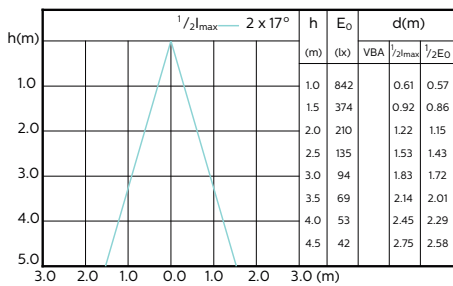

**MASTER LEDspot ExpertColor MV 50W GU10
927 36D**