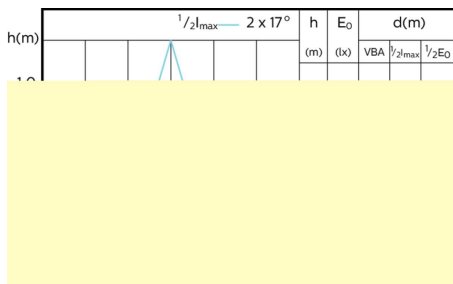

MASTER LEDspot ExpertColor MV 50W GU10
930 36D

MASTER LEDspot ExpertColor MV 50W GU10
940 36D

Beam Diagrams

MASTER LEDspot ExpertColor MV 35W GU10
927 25D

MASTER LEDspot ExpertColor MV 35W GU10
930 25D

MASTER LEDspot ExpertColor MV 35W GU10
940 25D