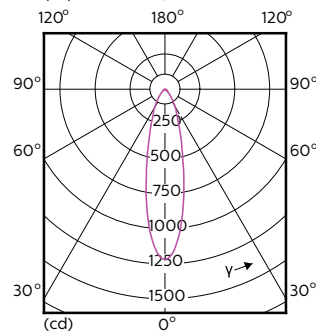

MASTER LEDspot ExpertColor MV

Order Code	Full Product Name	Luminous Intensity (Nom)
929001347408	MASTER LED ExpertColor 5.5-50W GU10 930 36D	800 cd
929001347502	MASTER LED ExpertColor 5.5-50W GU10 940 36D	800 cd