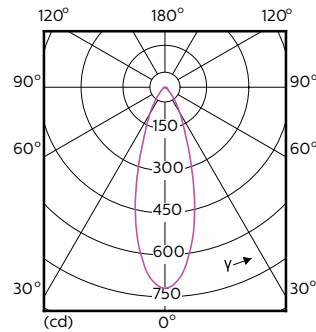

MASTER LEDspot ExpertColor MV

Order Code	Full Product Name	Luminous Intensity (Nom)
929001347408	MASTER LED ExpertColor 5.5-50W GU10 930 36D	800 cd
929001347502	MASTER LED ExpertColor 5.5-50W GU10 940 36D	800 cd