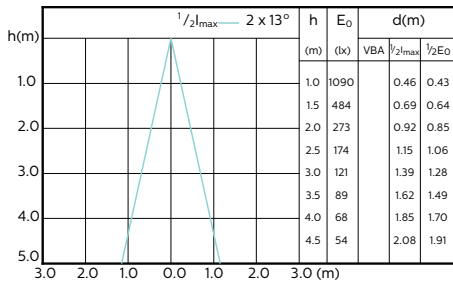

MASTER LEDspot ExpertColor MV 35W GU10
927 36D

MASTER LEDspot ExpertColor MV 35W GU10
930 36D

MASTER LEDspot ExpertColor MV 35W GU10
940 36D

MASTER LEDspot ExpertColor MV

Beam Diagrams

**MASTER LEDspot ExpertColor MV 50W GU10
927 25D**