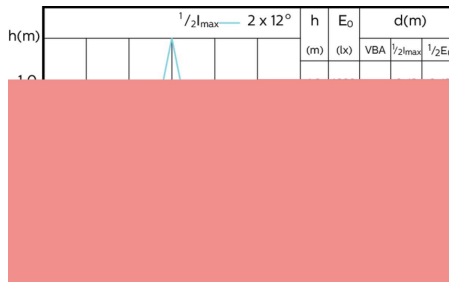

MASTER LEDspot ExpertColor MV 50W GU10
930 36D

MASTER LEDspot ExpertColor MV 50W GU10
940 36D

Beam Diagrams

MASTER LEDspot ExpertColor MV 35W GU10
927 25D

MASTER LEDspot ExpertColor MV 35W GU10
930 25D

MASTER LEDspot ExpertColor MV 35W GU10
940 25D