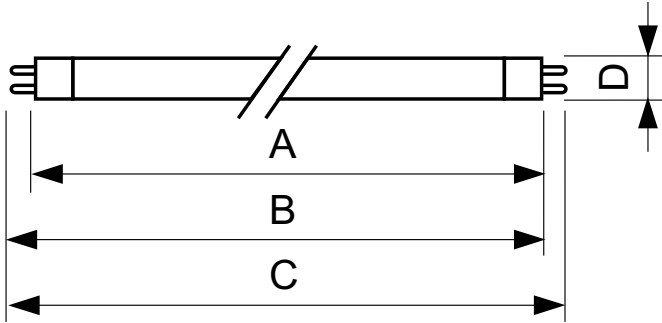

Versions

G5, T5

TL5 Essential HE Super 80

Dimensional drawing

| Product | D (max) | A (max) | B (max) | B (min) | C (max) |
|---------------------------------|---------|-----------|-----------|-----------|-----------|
| TL5 Essential 14W/827 1SL/40 | 17.0 mm | 549.0 mm | 556.1 mm | 553.7 mm | 563.2 mm |
| TL5 Essential 14W/830 1SL/40 | 17.0 mm | 549.0 mm | 556.1 mm | 553.7 mm | 563.2 mm |
| TL5 Essential 14W/830 1SL/40 | 17.0 mm | 549.0 mm | 556.1 mm | 553.7 mm | 563.2 mm |
| TL5 Essential 14W/840 1SL/40 | 17.0 mm | 549.0 mm | 556.1 mm | 553.7 mm | 563.2 mm |
| TL5 Essential 14W/840 1SL/40 | 17.0 mm | 549.0 mm | 556.1 mm | 553.7 mm | 563.2 mm |
| TL5 Essential 14W/865 1SL/40 | 17.0 mm | 549.0 mm | 556.1 mm | 553.7 mm | 563.2 mm |
| TL5 Essential 14W/865 1SL/40 | 17.0 mm | 549.0 mm | 556.1 mm | 553.7 mm | 563.2 mm |
| TL5 Essential 21W/827 1SL/40 | 17.0 mm | 849.0 mm | 856.1 mm | 853.7 mm | 863.2 mm |
| TL5 Essential 21W/830 1SL/40 | 17.0 mm | 849.0 mm | 856.1 mm | 853.7 mm | 863.2 mm |
| TL5 Essential 21W/830 1SL/40 | 17.0 mm | 849.0 mm | 856.1 mm | 853.7 mm | 863.2 mm |
| TL5 Essential 21W/840 1SL/40 | 17.0 mm | 849.0 mm | 856.1 mm | 853.7 mm | 863.2 mm |
| TL5 Essential 21W/840 1SL/40 | 17.0 mm | 849.0 mm | 856.1 mm | 853.7 mm | 863.2 mm |
| TL5 Essential 21W/840 1SL/40 | 17.0 mm | 849.0 mm | 856.1 mm | 853.7 mm | 863.2 mm |
| TL5 Essential 21W/865 1SL/40 | 17.0 mm | 849.0 mm | 856.1 mm | 853.7 mm | 863.2 mm |
| TL5 Essential 21W/865 1SL/40 | 17.0 mm | 849.0 mm | 856.1 mm | 853.7 mm | 863.2 mm |
| TL5 Essential 28W/827 1SL/40 | 17.0 mm | 1149.0 mm | 1156.1 mm | 1153.7 mm | 1163.2 mm |
| TL5 Essential 28W/830 1SL/40 | 17.0 mm | 1149.0 mm | 1156.1 mm | 1153.7 mm | 1163.2 mm |
| TL5 Essential 28W/830 1SL/40 | 17.0 mm | 1149.0 mm | 1156.1 mm | 1153.7 mm | 1163.2 mm |
| TL5 Essential 28W/840 1SL/40 | 17.0 mm | 1149.0 mm | 1156.1 mm | 1153.7 mm | 1163.2 mm |
| TL5 Essential 28W/840 1SL/40 | 17.0 mm | 1149.0 mm | 1156.1 mm | 1153.7 mm | 1163.2 mm |
| TL5 Essential 28W/865 1SL/40 | 17.0 mm | 1149.0 mm | 1156.1 mm | 1153.7 mm | 1163.2 mm |
| TL5 Essential 28W/865 1SL/40 | 17.0 mm | 1149.0 mm | 1156.1 mm | 1153.7 mm | 1163.2 mm |