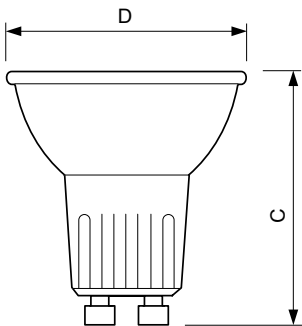

Application

- Shops, hotels and restaurants

Essential MV MR16 Alu

Versions

50W, GU10, MR16

20W/25W35W/40W, GU10

Dimensional drawing

Product	D (max)	C (max)
ESS MR16 50W GU10 240V 60D 4CT/5	50.7 mm	47.5 mm
ESS MR16 Alu 50W GU10 230V 36D 1CT	51 mm	51 mm
ESS MR16 Alu 50W GU10 240V 36D 4CT/5	51 mm	51 mm
ESS MR16 Alu 50W GU10 240V 36D 2CT/6	51 mm	51 mm
ESS MR16 ESS 50W GU10 240V 60D 2PF/6	50.7 mm	46 mm
ESS MR16 ESS 35W GU10 240V 50D 4CT/5	50.7 mm	46 mm