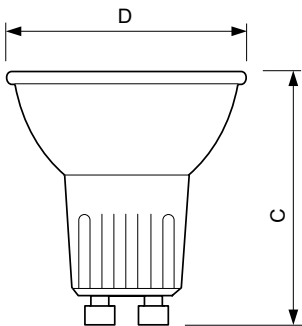

## Versions

50W, GU10, MR16

20W/25W/35W/40W, GU10

## Dimensional drawing

Product	D (max)	C (max)
ESS MR16 50W GU10 240V 60D 4CT/5	50.7 mm	47.5 mm
ESS MR16 Alu 50W GU10 230V 36D 1CT	51 mm	51 mm
ESS MR16 Alu 50W GU10 240V 36D 4CT/5	51 mm	51 mm
ESS MR16 Alu 50W GU10 240V 36D 2CT/6	51 mm	51 mm
ESS MR16 ESS 50W GU10 240V 60D 2PF/6	50.7 mm	46 mm
ESS MR16 ESS 35W GU10 240V 50D 4CT/5	50.7 mm	46 mm