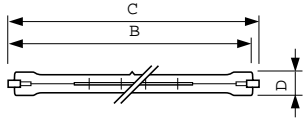

## Dimensional drawing

Product	D (max)	C (max)
Plusline L 500W 240-250V CL 1SL/4X50CT	12.75 mm	185.7 mm

Product	D (max)	B (max)	B	B (min)	C (max)
Plusline L 1000W R7s 230V 1CT/10	11 mm	187.3 mm	185.7 mm	184.1 mm	189.1 mm
Plusline L 1000W R7s 230V 1CT/10	11 mm	187.3 mm	185.7 mm	184.1 mm	189.1 mm
Plusline L 1000W R7s 240V 1CT/10	11 mm	187.3 mm	185.7 mm	184.1 mm	189.1 mm
Plusline L 1500W R7s 230V 1CT/10	11 mm	252.3 mm	250.7 mm	249.1 mm	254.1 mm