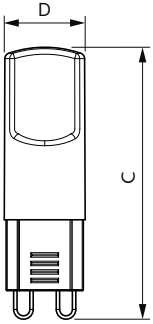

LED G9 230V Dim 2 POS2

LEDcapsule LATAM 1,6W G9 1

LEDcapsule LATAM 3W G9 1

LEDcapsule CorePro ND 4,8 60W G9 827

LED G9 230V Dim 1 POS2

Dimensional drawing

Product	D	C
LEDclassic 40W G9 WW ND 1CT/10	14.5 mm	60 mm
LEDcapsule 40W G9 827 120V ND	14.5 mm	60 mm
LEDcapsule 40W G9 827 120V ND 1PF/6	14.5 mm	60 mm
LEDcapsule 40W G9 827 220V ND 1PF/6	14.5 mm	60 mm
LEDcapsule 40W G9 865 120V ND 1PF/6	14.5 mm	60 mm

CorePro LEDcapsule MV

Dimensional drawing

Product	D	C
CorePro LEDcapsule 2-25W ND G9 827	14.5 mm	48 mm
CorePro LEDcapsule 2-25W ND G9 830	14.5 mm	48 mm

Product	D	C
LEDCapsule 25W G9 827 WV ND	18.3 mm	58.8 mm
LEDCapsule 25W G9 865 WV ND	18.3 mm	58.8 mm
LEDCapsule 40W G9 827 WV ND	18.3 mm	58.8 mm
LEDCapsule 40W G9 865 WV ND	18.3 mm	58.8 mm