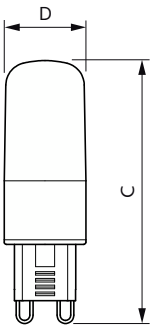

LED G9 230V Dim 2 POS2

LEDcapsule LATAM 1,6W G9 1

LEDcapsule LATAM 3W G9 1

LEDcapsule CorePro ND 4,8 60W G9 827

LED G9 230V Dim 1 POS2

Dimensional drawing

Product	D	C
LEDclassic 40W G9 WW ND 1CT/10	14.5 mm	60 mm
LEDcapsule 40W G9 827 120V ND	14.5 mm	60 mm
LEDcapsule 40W G9 827 120V ND 1PF/6	14.5 mm	60 mm
LEDcapsule 40W G9 827 220V ND 1PF/6	14.5 mm	60 mm
LEDcapsule 40W G9 865 120V ND 1PF/6	14.5 mm	60 mm

CorePro LEDcapsule MV

Dimensional drawing

Product	D	C
CorePro LEDcapsule 2-25W ND G9 827	14.5 mm	48 mm
CorePro LEDcapsule 2-25W ND G9 830	14.5 mm	48 mm

Product	D	C
LEDCapsule 25W G9 827 WV ND	18.3 mm	58.8 mm
LEDCapsule 25W G9 865 WV ND	18.3 mm	58.8 mm
LEDCapsule 40W G9 827 WV ND	18.3 mm	58.8 mm
LEDCapsule 40W G9 865 WV ND	18.3 mm	58.8 mm