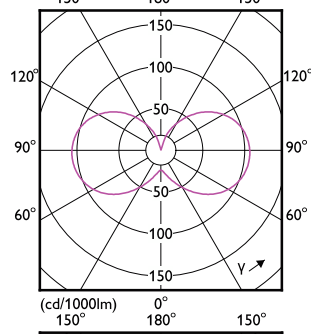

CorePro LEDcapsule MV

Order Code	Full Product Name	Energy Consumption kWh/1000 h
929002380211	LEDCapsule 40W G9 865 WV ND	-
929002495202	CorePro LEDcapsule 2-25W ND G9 827	2 kWh
929002495302	CorePro LEDcapsule 2-25W ND G9 830	2 kWh
929002326941	LEDCapsule 40W G9 865 120V ND 1PF/6	-
929002380411	LEDCapsule 25W G9 865 WV ND	-
929002390002	CorePro LEDcapsuleMV 4-40W G9 827 D	4 kWh
929002326510	LEDClassic 40W G9 WW ND 1CT/10	-
929002326541	LEDCapsule 40W G9 827 220V ND 1PF/6	-
929002326811	LEDCapsule 40W G9 827 120V ND	-
929002326841	LEDCapsule 40W G9 827 120V ND 1PF/6	-
929002380311	LEDCapsule 25W G9 827 WV ND	-
929002495502	CorePro LEDcapsule 3.2-40W ND G9 827	4 kWh
929002495602	CorePro LEDcapsule 3.2-40W ND G9 830	4 kWh
929002380111	LEDCapsule 40W G9 827 WV ND	-
929002055102	CorePro LEDcapsule ND 4.8-60W G9 827	5 kWh
929002059802	CorePro LEDcapsule ND 4.8-60W G9 830	5 kWh
929002389902	CorePro LEDcapsuleMV 2.6-25W G9 827 D	3 kWh
929002389999	CorePro LEDcapsuleMV 2.6-25W G9 827 D UK	3 kWh