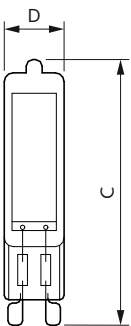

LED G9 230V Dim 2 POS2

LEDcapsule LATAM 1,6W G9 1

LEDcapsule LATAM 3W G9 1

LEDcapsule CorePro ND 4,8 60W G9 827

LED G9 230V Dim 1 POS2

Dimensional drawing

Product	D	C
LEDclassic 40W G9 WW ND 1CT/10	14.5 mm	60 mm
LEDcapsule 40W G9 827 120V ND	14.5 mm	60 mm
LEDcapsule 40W G9 827 120V ND 1PF/6	14.5 mm	60 mm
LEDcapsule 40W G9 827 220V ND 1PF/6	14.5 mm	60 mm
LEDcapsule 40W G9 865 120V ND 1PF/6	14.5 mm	60 mm

CorePro LEDcapsule MV

Dimensional drawing

Product	D	C
CorePro LEDcapsule 2-25W ND G9 827	14.5 mm	48 mm
CorePro LEDcapsule 2-25W ND G9 830	14.5 mm	48 mm

Product	D	C
LEDCapsule 25W G9 827 WV ND	18.3 mm	58.8 mm
LEDCapsule 25W G9 865 WV ND	18.3 mm	58.8 mm
LEDCapsule 40W G9 827 WV ND	18.3 mm	58.8 mm
LEDCapsule 40W G9 865 WV ND	18.3 mm	58.8 mm