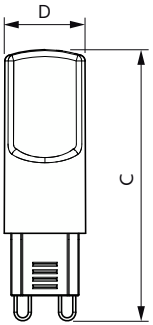

LED G9 230V Dim 2 POS2

LEDcapsule LATAM 1,6W G9 1

LEDcapsule LATAM 3W G9 1

LEDcapsule CorePro ND 4,8 60W G9 827

LED G9 230V Dim 1 POS2

Dimensional drawing

Product	D	C
LEDclassic 40W G9 WW ND 1CT/10	14.5 mm	60 mm
LEDcapsule 40W G9 827 120V ND	14.5 mm	60 mm
LEDcapsule 40W G9 827 120V ND 1PF/6	14.5 mm	60 mm
LEDcapsule 40W G9 827 220V ND 1PF/6	14.5 mm	60 mm
LEDcapsule 40W G9 865 120V ND 1PF/6	14.5 mm	60 mm

CorePro LEDcapsule MV

Dimensional drawing

Product	D	C
CorePro LEDcapsule 2-25W ND G9 827	14.5 mm	48 mm
CorePro LEDcapsule 2-25W ND G9 830	14.5 mm	48 mm

Product	D	C
LEDCapsule 25W G9 827 WV ND	18.3 mm	58.8 mm
LEDCapsule 25W G9 865 WV ND	18.3 mm	58.8 mm
LEDCapsule 40W G9 827 WV ND	18.3 mm	58.8 mm
LEDCapsule 40W G9 865 WV ND	18.3 mm	58.8 mm