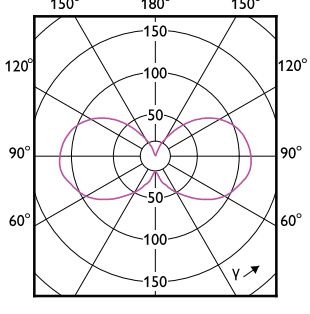

CorePro LEDcapsule MV

Order Code	Full Product Name	Energy Consumption kWh/1000 h
929002380211	LEDCapsule 40W G9 865 WV ND	-
929002495202	CorePro LEDcapsule 2-25W ND G9 827	2 kWh
929002495302	CorePro LEDcapsule 2-25W ND G9 830	2 kWh
929002326941	LEDCapsule 40W G9 865 120V ND 1PF/6	-
929002380411	LEDCapsule 25W G9 865 WV ND	-
929002390002	CorePro LEDcapsuleMV 4-40W G9 827 D	4 kWh
929002326510	LEDClassic 40W G9 WW ND 1CT/10	-
929002326541	LEDCapsule 40W G9 827 220V ND 1PF/6	-
929002326811	LEDCapsule 40W G9 827 120V ND	-
929002326841	LEDCapsule 40W G9 827 120V ND 1PF/6	-
929002380311	LEDCapsule 25W G9 827 WV ND	-
929002495502	CorePro LEDcapsule 3.2-40W ND G9 827	4 kWh
929002495602	CorePro LEDcapsule 3.2-40W ND G9 830	4 kWh
929002380111	LEDCapsule 40W G9 827 WV ND	-
929002055102	CorePro LEDcapsule ND 4.8-60W G9 827	5 kWh
929002059802	CorePro LEDcapsule ND 4.8-60W G9 830	5 kWh
929002389902	CorePro LEDcapsuleMV 2.6-25W G9 827 D	3 kWh
929002389999	CorePro LEDcapsuleMV 2.6-25W G9 827 D UK	3 kWh