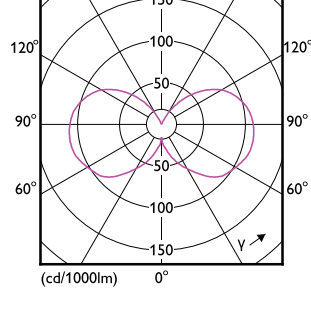

CorePro LEDcapsule MV

Order Code	Full Product Name	Energy Consumption kWh/1000 h
929002380211	LEDCapsule 40W G9 865 WV ND	-
929002495202	CorePro LEDcapsule 2-25W ND G9 827	2 kWh
929002495302	CorePro LEDcapsule 2-25W ND G9 830	2 kWh
929002326941	LEDCapsule 40W G9 865 120V ND 1PF/6	-
929002380411	LEDCapsule 25W G9 865 WV ND	-
929002390002	CorePro LEDcapsuleMV 4-40W G9 827 D	4 kWh
929002326510	LEDClassic 40W G9 WW ND 1CT/10	-
929002326541	LEDCapsule 40W G9 827 220V ND 1PF/6	-
929002326811	LEDCapsule 40W G9 827 120V ND	-
929002326841	LEDCapsule 40W G9 827 120V ND 1PF/6	-
929002380311	LEDCapsule 25W G9 827 WV ND	-
929002495502	CorePro LEDcapsule 3.2-40W ND G9 827	4 kWh
929002495602	CorePro LEDcapsule 3.2-40W ND G9 830	4 kWh
929002380111	LEDCapsule 40W G9 827 WV ND	-
929002055102	CorePro LEDcapsule ND 4.8-60W G9 827	5 kWh
929002059802	CorePro LEDcapsule ND 4.8-60W G9 830	5 kWh
929002389902	CorePro LEDcapsuleMV 2.6-25W G9 827 D	3 kWh
929002389999	CorePro LEDcapsuleMV 2.6-25W G9 827 D UK	3 kWh