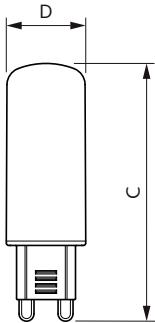

CorePro LEDcapsule MV

Dimensional drawing

Product	D	C
CorePro LEDcapsule ND 4.8-60W G9 827	19 mm	60 mm
CorePro LEDcapsule ND 4.8-60W G9 830	19 mm	60 mm
CorePro LEDcapsuleMV 4-40W G9 827 D	18 mm	59 mm

General Information	
Cap-Base	G9
Light Technical	
Color rendering index (CRI)	80
LLMF At End Of Nominal Lifetime (Nom)	70 %
Operating and Electrical	
Starting Time (Nom)	0.5 s
Mechanical and Housing	
Bulb Shape	Capsule

General Information

Order Code	Full Product Name	Rated Lifetime (Hours)	Switching Cycle	Nominal lifetime
929002380211	LEDcapsule 40W G9 865 WV ND	-	50,000	15,000 hour(s)
929002495202	CorePro LEDcapsule 2-25W ND G9 827	-	8,000	15,000 hour(s)
929002495302	CorePro LEDcapsule 2-25W ND G9 830	-	8,000	15,000 hour(s)
929002326941	LEDcapsule 40W G9 865 120V ND 1PF/6	-	5,000	10,000 hour(s)
929002380411	LEDcapsule 25W G9 865 WV ND	-	50,000	15,000 hour(s)
929002390002	CorePro LEDcapsuleMV 4-40W G9 827 D	-	50,000	15,000 hour(s)
929002326510	LEDClassic 40W G9 WW ND 1CT/10	10,000 hour(s)	5,000	10,000 hour(s)
929002326541	LEDcapsule 40W G9 827 220V ND 1PF/6	-	5,000	10,000 hour(s)
929002326811	LEDcapsule 40W G9 827 120V ND	-	5,000	10,000 hour(s)

Order Code	Full Product Name	Rated Lifetime (Hours)	Switching Cycle	Nominal lifetime
929002326841	LEDcapsule 40W G9 827 120V ND 1PF/6	-	5,000	10,000 hour(s)
929002380311	LEDcapsule 25W G9 827 WV ND	-	50,000	15,000 hour(s)
929002495502	CorePro LEDcapsule 3.2-40W ND G9 827	-	8,000	15,000 hour(s)
929002495602	CorePro LEDcapsule 3.2-40W ND G9 830	-	8,000	15,000 hour(s)
929002380111	LEDcapsule 40W G9 827 WV ND	-	50,000	15,000 hour(s)
929002055102	CorePro LEDcapsule ND 4.8-60W G9 827	-	50,000	15,000 hour(s)
929002059802	CorePro LEDcapsule ND 4.8-60W G9 830	-	50,000	15,000 hour(s)
929002389902	CorePro LEDcapsuleMV 2.6-25W G9 827 D	-	50,000	15,000 hour(s)
929002389999	CorePro LEDcapsuleMV 2.6-25W G9 827 D UK	-	50,000	15,000 hour(s)

Light Technical