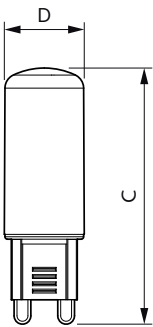

LED G9 230V Dim 2 POS2

LEDcapsule LATAM 1,6W G9 1

LEDcapsule LATAM 3W G9 1

LEDcapsule CorePro ND 4,8 60W G9 827

LED G9 230V Dim 1 POS2

Dimensional drawing

Product	D	C
LEDclassic 40W G9 WW ND 1CT/10	14.5 mm	60 mm
LEDcapsule 40W G9 827 120V ND	14.5 mm	60 mm
LEDcapsule 40W G9 827 120V ND 1PF/6	14.5 mm	60 mm
LEDcapsule 40W G9 827 220V ND 1PF/6	14.5 mm	60 mm
LEDcapsule 40W G9 865 120V ND 1PF/6	14.5 mm	60 mm

CorePro LEDcapsule MV

Dimensional drawing

Product	D	C
CorePro LEDcapsule 2-25W ND G9 827	14.5 mm	48 mm
CorePro LEDcapsule 2-25W ND G9 830	14.5 mm	48 mm

Product	D	C
LEDCapsule 25W G9 827 WV ND	18.3 mm	58.8 mm
LEDCapsule 25W G9 865 WV ND	18.3 mm	58.8 mm
LEDCapsule 40W G9 827 WV ND	18.3 mm	58.8 mm
LEDCapsule 40W G9 865 WV ND	18.3 mm	58.8 mm