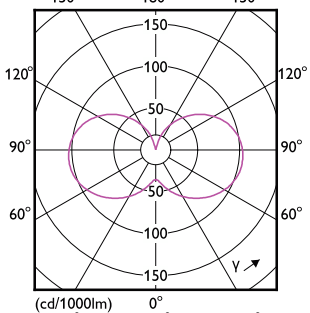

CorePro LEDcapsule MV

Order Code	Full Product Name	Energy Consumption kWh/1000 h
929002380211	LEDCapsule 40W G9 865 WV ND	-
929002495202	CorePro LEDcapsule 2-25W ND G9 827	2 kWh
929002495302	CorePro LEDcapsule 2-25W ND G9 830	2 kWh
929002326941	LEDCapsule 40W G9 865 120V ND 1PF/6	-
929002380411	LEDCapsule 25W G9 865 WV ND	-
929002390002	CorePro LEDcapsuleMV 4-40W G9 827 D	4 kWh
929002326510	LEDClassic 40W G9 WW ND 1CT/10	-
929002326541	LEDCapsule 40W G9 827 220V ND 1PF/6	-
929002326811	LEDCapsule 40W G9 827 120V ND	-
929002326841	LEDCapsule 40W G9 827 120V ND 1PF/6	-
929002380311	LEDCapsule 25W G9 827 WV ND	-
929002495502	CorePro LEDcapsule 3.2-40W ND G9 827	4 kWh
929002495602	CorePro LEDcapsule 3.2-40W ND G9 830	4 kWh
929002380111	LEDCapsule 40W G9 827 WV ND	-
929002055102	CorePro LEDcapsule ND 4.8-60W G9 827	5 kWh
929002059802	CorePro LEDcapsule ND 4.8-60W G9 830	5 kWh
929002389902	CorePro LEDcapsuleMV 2.6-25W G9 827 D	3 kWh
929002389999	CorePro LEDcapsuleMV 2.6-25W G9 827 D UK	3 kWh