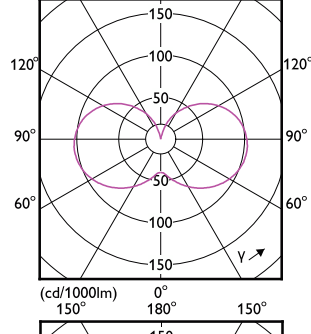

CorePro LEDcapsule MV

Order Code	Full Product Name	Energy Consumption kWh/1000 h
929002380211	LEDCapsule 40W G9 865 WV ND	-
929002495202	CorePro LEDcapsule 2-25W ND G9 827	2 kWh
929002495302	CorePro LEDcapsule 2-25W ND G9 830	2 kWh
929002326941	LEDCapsule 40W G9 865 120V ND 1PF/6	-
929002380411	LEDCapsule 25W G9 865 WV ND	-
929002390002	CorePro LEDcapsuleMV 4-40W G9 827 D	4 kWh
929002326510	LEDClassic 40W G9 WW ND 1CT/10	-
929002326541	LEDCapsule 40W G9 827 220V ND 1PF/6	-
929002326811	LEDCapsule 40W G9 827 120V ND	-
929002326841	LEDCapsule 40W G9 827 120V ND 1PF/6	-
929002380311	LEDCapsule 25W G9 827 WV ND	-
929002495502	CorePro LEDcapsule 3.2-40W ND G9 827	4 kWh
929002495602	CorePro LEDcapsule 3.2-40W ND G9 830	4 kWh
929002380111	LEDCapsule 40W G9 827 WV ND	-
929002055102	CorePro LEDcapsule ND 4.8-60W G9 827	5 kWh
929002059802	CorePro LEDcapsule ND 4.8-60W G9 830	5 kWh
929002389902	CorePro LEDcapsuleMV 2.6-25W G9 827 D	3 kWh
929002389999	CorePro LEDcapsuleMV 2.6-25W G9 827 D UK	3 kWh