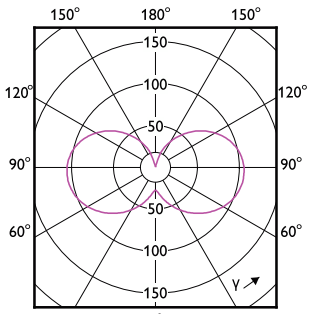

CorePro LEDcapsule MV

Order Code	Full Product Name	Energy Consumption kWh/1000 h
929002380211	LEDCapsule 40W G9 865 WV ND	-
929002495202	CorePro LEDcapsule 2-25W ND G9 827	2 kWh
929002495302	CorePro LEDcapsule 2-25W ND G9 830	2 kWh
929002326941	LEDCapsule 40W G9 865 120V ND 1PF/6	-
929002380411	LEDCapsule 25W G9 865 WV ND	-
929002390002	CorePro LEDcapsuleMV 4-40W G9 827 D	4 kWh
929002326510	LEDClassic 40W G9 WW ND 1CT/10	-
929002326541	LEDCapsule 40W G9 827 220V ND 1PF/6	-
929002326811	LEDCapsule 40W G9 827 120V ND	-
929002326841	LEDCapsule 40W G9 827 120V ND 1PF/6	-
929002380311	LEDCapsule 25W G9 827 WV ND	-
929002495502	CorePro LEDcapsule 3.2-40W ND G9 827	4 kWh
929002495602	CorePro LEDcapsule 3.2-40W ND G9 830	4 kWh
929002380111	LEDCapsule 40W G9 827 WV ND	-
929002055102	CorePro LEDcapsule ND 4.8-60W G9 827	5 kWh
929002059802	CorePro LEDcapsule ND 4.8-60W G9 830	5 kWh
929002389902	CorePro LEDcapsuleMV 2.6-25W G9 827 D	3 kWh
929002389999	CorePro LEDcapsuleMV 2.6-25W G9 827 D UK	3 kWh