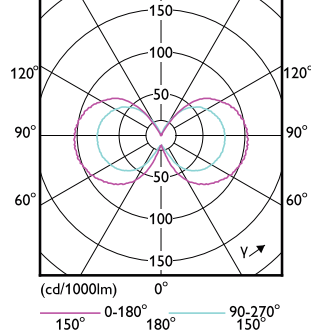

CorePro LEDcapsule MV

Order Code	Full Product Name	Energy Consumption kWh/1000 h
929002380211	LEDCapsule 40W G9 865 WV ND	-
929002495202	CorePro LEDcapsule 2-25W ND G9 827	2 kWh
929002495302	CorePro LEDcapsule 2-25W ND G9 830	2 kWh
929002326941	LEDCapsule 40W G9 865 120V ND 1PF/6	-
929002380411	LEDCapsule 25W G9 865 WV ND	-
929002390002	CorePro LEDcapsuleMV 4-40W G9 827 D	4 kWh
929002326510	LEDClassic 40W G9 WW ND 1CT/10	-
929002326541	LEDCapsule 40W G9 827 220V ND 1PF/6	-
929002326811	LEDCapsule 40W G9 827 120V ND	-
929002326841	LEDCapsule 40W G9 827 120V ND 1PF/6	-
929002380311	LEDCapsule 25W G9 827 WV ND	-
929002495502	CorePro LEDcapsule 3.2-40W ND G9 827	4 kWh
929002495602	CorePro LEDcapsule 3.2-40W ND G9 830	4 kWh
929002380111	LEDCapsule 40W G9 827 WV ND	-
929002055102	CorePro LEDcapsule ND 4.8-60W G9 827	5 kWh
929002059802	CorePro LEDcapsule ND 4.8-60W G9 830	5 kWh
929002389902	CorePro LEDcapsuleMV 2.6-25W G9 827 D	3 kWh
929002389999	CorePro LEDcapsuleMV 2.6-25W G9 827 D UK	3 kWh