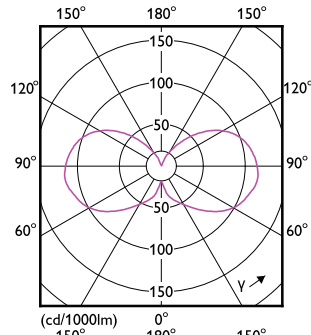

CorePro LEDcapsule MV

Order Code	Full Product Name	Energy Consumption kWh/1000 h
929002380211	LEDCapsule 40W G9 865 WV ND	-
929002495202	CorePro LEDcapsule 2-25W ND G9 827	2 kWh
929002495302	CorePro LEDcapsule 2-25W ND G9 830	2 kWh
929002326941	LEDCapsule 40W G9 865 120V ND 1PF/6	-
929002380411	LEDCapsule 25W G9 865 WV ND	-
929002390002	CorePro LEDcapsuleMV 4-40W G9 827 D	4 kWh
929002326510	LEDClassic 40W G9 WW ND 1CT/10	-
929002326541	LEDCapsule 40W G9 827 220V ND 1PF/6	-
929002326811	LEDCapsule 40W G9 827 120V ND	-
929002326841	LEDCapsule 40W G9 827 120V ND 1PF/6	-
929002380311	LEDCapsule 25W G9 827 WV ND	-
929002495502	CorePro LEDcapsule 3.2-40W ND G9 827	4 kWh
929002495602	CorePro LEDcapsule 3.2-40W ND G9 830	4 kWh
929002380111	LEDCapsule 40W G9 827 WV ND	-
929002055102	CorePro LEDcapsule ND 4.8-60W G9 827	5 kWh
929002059802	CorePro LEDcapsule ND 4.8-60W G9 830	5 kWh
929002389902	CorePro LEDcapsuleMV 2.6-25W G9 827 D	3 kWh
929002389999	CorePro LEDcapsuleMV 2.6-25W G9 827 D UK	3 kWh