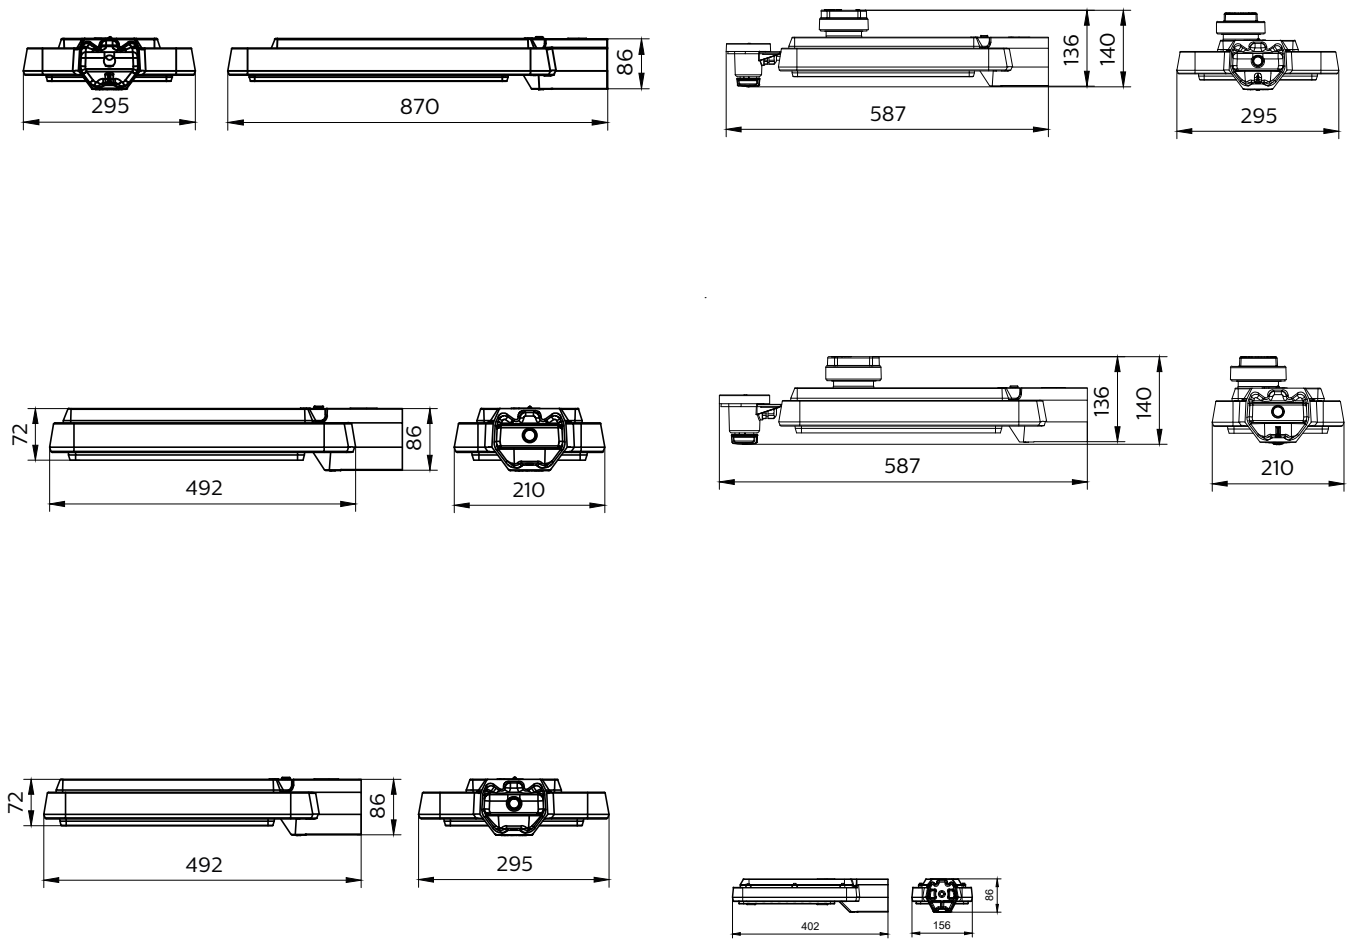

Application

- Pedestrian Road
- Highway Road
- Residential Road
- Interchange

Versions

RoadFlair BRP394 DM

Dimensional drawing

Dimensional drawing

Product details

BRP393 back