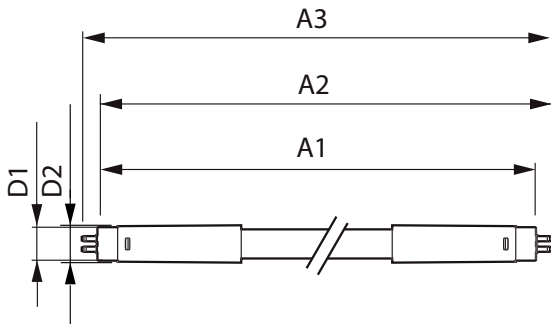

## Dimensional drawing

Product	D1	D2	A1	A2	A3
MAS LEDtube HF 1200mm HE 16.5W 830 T5	15.5 mm	18.8 mm	1,149 mm	1,156.1 mm	1,163.2 mm
MAS LEDtube HF 1200mm HE 16.5W 840 T5	15.5 mm	18.8 mm	1,149 mm	1,156.1 mm	1,163.2 mm
MAS LEDtube HF 1200mm HE 16.5W 865 T5	15.5 mm	18.8 mm	1,149 mm	1,156.1 mm	1,163.2 mm
MAS LEDtube HF 1200mm HO 26W 830 T5 OE	15.5 mm	19 mm	1,149 mm	1,156 mm	1,163 mm
MAS LEDtube HF 1200mm HO 26W 840 T5 OE	15.5 mm	19 mm	1,149 mm	1,156 mm	1,163 mm
MAS LEDtube HF 1200mm HO 26W 865 T5 OE	15.5 mm	19 mm	1,149 mm	1,156 mm	1,163 mm
MAS LEDtube HF 1500mm HE 20W 830 T5	15.5 mm	18.8 mm	1,449 mm	1,456.1 mm	1,463.2 mm
MAS LEDtube HF 1500mm HE 20W 840 T5	15.5 mm	18.8 mm	1,449 mm	1,456.1 mm	1,463.2 mm
MAS LEDtube HF 1500mm HE 20W 865 T5	15.5 mm	18.8 mm	1,449 mm	1,456.1 mm	1,463.2 mm
MAS LEDtube HF 1500mm HO 26W 830 T5 OE	15.5 mm	19 mm	1,449 mm	1,456 mm	1,463 mm
MAS LEDtube HF 1500mm HO 26W 840 T5	15.2 mm	21 mm	1,447.8 mm	1,454.9 mm	1,462 mm
MAS LEDtube HF 1500mm HO 26W 840 T5 OE	15.5 mm	19 mm	1,449 mm	1,456 mm	1,463 mm
MAS LEDtube HF 1500mm HO 26W 865 T5 OE	15.5 mm	19 mm	1,449 mm	1,456 mm	1,463 mm
MAS LEDtube HF 1500mm UO 36W 830 T5	15.5 mm	19 mm	1,449 mm	1,456 mm	1,463 mm
MAS LEDtube HF 1500mm UO 36W 840 T5	15.5 mm	19 mm	1,449 mm	1,456 mm	1,463 mm
MAS LEDtube HF 1500mm UO 36W 865 T5	15.5 mm	19 mm	1,449 mm	1,456 mm	1,463 mm
MAS LEDtube HF 600mm HE 8W 830 T5	15.5 mm	18.8 mm	549 mm	556.1 mm	563.2 mm
MAS LEDtube HF 600mm HE 8W 840 T5	15.5 mm	18.8 mm	549 mm	556.1 mm	563.2 mm
MAS LEDtube HF 600mm HE 8W 865 T5	15.5 mm	18.8 mm	549 mm	556.1 mm	563.2 mm
MAS LEDtube HF 600mm HO 10.5W 830 T5	15.5 mm	16/19 mm	549 mm	556 mm	563 mm
MAS LEDtube HF 600mm HO 10.5W 840 T5	15.5 mm	16/19 mm	549 mm	556 mm	563 mm
MAS LEDtube HF 600mm HO 10.5W 865 T5	15.5 mm	16/19 mm	549 mm	556 mm	563 mm
MAS LEDtube HF 900mm HE 11.5W 830 T5	15.5 mm	16/19 mm	849 mm	856 mm	863 mm
MAS LEDtube HF 900mm HE 11.5W 840 T5	15.5 mm	16/19 mm	849 mm	856 mm	863 mm
MAS LEDtube HF 900mm HE 11.5W 865 T5	15.5 mm	16/19 mm	849 mm	856 mm	863 mm