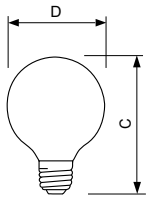

40 W E26 G-25 CL

E26 G25 WH

Dimensional drawing

Product	D (max)	C (max)
Halogen BC25G16-1/2C/EV/W 120V 6/2 TP	51 mm	76 mm

Product	D (max)	C (max)
Halogen 40G25/EV/CL 120V 12/1 TP	80 mm	115 mm
Halogen 40G25/EV/W 120V 12/1 TP	80 mm	115 mm