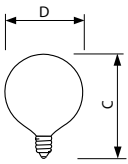

40 W E26 G-25 CL

E26 G25 WH

Dimensional drawing

Product	D (max)	C (max)
Halogen BC25G16-1/2C/EV/W 120V 6/2 TP	51 mm	76 mm

Product	D (max)	C (max)
Halogen 40G25/EV/CL 120V 12/1 TP	80 mm	115 mm
Halogen 40G25/EV/W 120V 12/1 TP	80 mm	115 mm