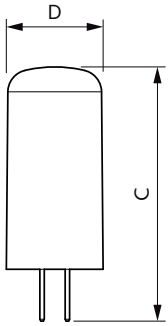

LEDspot G4 Capule

LEDspot G4 Capule Frosted

G4 Capsule

G4 Capsule

G4 Capsule

GY6.35 Capsule

Dimensional drawing

| Product | D | C |
|-------------------------------------|-------|-------|
| CorePro LEDcapsuleLV 2-20W G4 827 D | 17 mm | 48 mm |

| Product | D | C |
|---|-------|-------|
| CorePro LEDcapsuleLV 1-10W G4 830 | 13 mm | 35 mm |
| CorePro LEDcapsuleLV 1-10W G4 827 | 13 mm | 35 mm |
| CorePro LEDcapsuleLV 1.8-20W G4 830 | 13 mm | 35 mm |
| CorePro LEDcapsuleLV 1.8-20W G4 827 | 13 mm | 35 mm |
| CorePro LEDcapsuleLV 1.8-20W GY6.35 827 | 13 mm | 35 mm |
| CorePro LEDcapsuleLV 1.8-20W GY6.35 830 | 13 mm | 35 mm |
| CorePro LEDcapsuleLV 1.8-20W 830 G4 RCA | 13 mm | 35 mm |

CorePro LEDcapsule LV

Dimensional drawing

| Product | D | C |
|---------------------------------------|-------|-------|
| CorePro LEDcapsuleLV 2.1-20W G4 827 D | 15 mm | 40 mm |
| CorePro LEDcapsuleLV 2.7-28W G4 830 | 15 mm | 40 mm |
| CorePro LEDcapsuleLV 2.7-28W G4 827 | 15 mm | 40 mm |

| Product | D | C |
|---|---------|---------|
| CorePro LEDcapsuleLV 1.7-20W GY6.35 827 | 15 mm | 39 mm |
| CorePro LEDcapsuleLV 0.9-10W G4 827 | 14.5 mm | 38 mm |
| CorePro LEDcapsuleLV 1.7-20W G4 827 | 14.5 mm | 38 mm |
| CorePro LEDcapsuleLV 2.5-28W G4 827 | 15 mm | 46.5 mm |
| CorePro LEDcapsuleLV 1.7-20W G4 830 | 14.5 mm | 38 mm |
| CorePro LEDcapsuleLV 0.9-10W G4 830 | 14.5 mm | 38 mm |