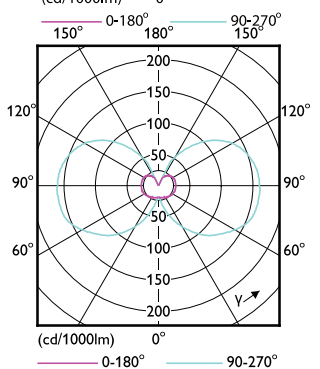

Order Code	Full Product Name	Bulb Finish
929002389202	CorePro LEDcapsuleLV 2.7-28W G4 827	-
929002389302	CorePro LEDcapsuleLV 2.7-28W G4 830	-
929002389402	CorePro LEDcapsuleLV 2.1-20W G4 827 D	-
929002389702	CorePro LEDcapsuleLV 1.8-20W GY6.35 827	-
929002389802	CorePro LEDcapsuleLV 1.8-20W GY6.35 830	-

Temperature

Order Code	Full Product Name	T-Case Maximum (Nom)
929001235302	CorePro LEDcapsuleLV 2-20W G4 827 D	84 °C
929001843902	CorePro LEDcapsuleLV 0.9-10W G4 827	51 °C
929001844002	CorePro LEDcapsuleLV 0.9-10W G4 830	51 °C
929001844102	CorePro LEDcapsuleLV 1.7-20W G4 827	56 °C
929001844202	CorePro LEDcapsuleLV 1.7-20W G4 830	56 °C
929001844302	CorePro LEDcapsuleLV 1.7-20W GY6.35 827	56 °C
929001896702	CorePro LEDcapsuleLV 2.5-28W G4 827	75 °C
929002388802	CorePro LEDcapsuleLV 1-10W G4 827	80 °C
929002388902	CorePro LEDcapsuleLV 1-10W G4 830	80 °C
929002389002	CorePro LEDcapsuleLV 1.8-20W G4 827	80 °C
929002389102	CorePro LEDcapsuleLV 1.8-20W G4 830	80 °C
929002389187	CorePro LEDcapsuleLV 1.8-20W 830 G4 RCA	80 °C
929002389202	CorePro LEDcapsuleLV 2.7-28W G4 827	85 °C
929002389302	CorePro LEDcapsuleLV 2.7-28W G4 830	85 °C
929002389402	CorePro LEDcapsuleLV 2.1-20W G4 827 D	80 °C
929002389702	CorePro LEDcapsuleLV 1.8-20W GY6.35 827	80 °C
929002389802	CorePro LEDcapsuleLV 1.8-20W GY6.35 830	80 °C