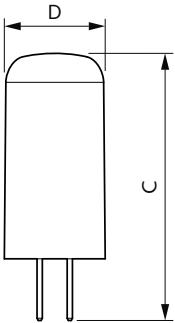

G4 Capsule

G4 Capsule

GY6.35 Capsule

Dimensional drawing

Product	D	C
CorePro LEDcapsuleLV 1-10W G4 830	13 mm	35 mm
CorePro LEDcapsuleLV 1-10W G4 827	13 mm	35 mm
CorePro LEDcapsuleLV 1.8-20W G4 830	13 mm	35 mm
CorePro LEDcapsuleLV 1.8-20W G4 827	13 mm	35 mm
CorePro LEDcapsuleLV 1.8-20W GY6.35 827	13 mm	35 mm
CorePro LEDcapsuleLV 1.8-20W GY6.35 830	13 mm	35 mm
CorePro LEDcapsuleLV 1.8-20W 830 G4 RCA	13 mm	35 mm