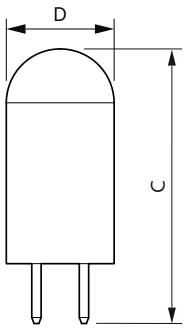

LEDspot G4 Capule

LEDspot G4 Capule Frosted

G4 Capsule

G4 Capsule

G4 Capsule

GY6.35 Capsule

Dimensional drawing

| Product | D | C |
|-------------------------------------|-------|-------|
| CorePro LEDcapsuleLV 2-20W G4 827 D | 17 mm | 48 mm |

CorePro LEDcapsule LV

Dimensional drawing

| Product | D | C |
|---------------------------------------|-------|-------|
| CorePro LEDcapsuleLV 2.1-20W G4 827 D | 15 mm | 40 mm |
| CorePro LEDcapsuleLV 2.7-28W G4 830 | 15 mm | 40 mm |
| CorePro LEDcapsuleLV 2.7-28W G4 827 | 15 mm | 40 mm |