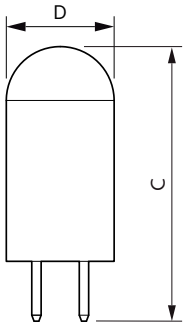

CorePro LEDcapsule LV

Dimensional drawing

Product	D	C
CorePro LEDcapsuleLV 0.9-10W G4 830	14.5 mm	38 mm

Operating and electrical

Input Frequency	- Hz
Starting Time (Nom)	0.5 s

General information

Nominal Lifetime (Nom)	15000 h
Switching Cycle	50000X

Light technical

Color Rendering Index (Nom)	80
Llmf At End Of Nominal Lifetime (Nom)	70 %

Mechanical and housing

Bulb Shape	Capsule

Approval and application

Order Code	Full Product Name	Energy Consumption kWh/1000 h
929001844002	CorePro LEDcapsuleLV 0.9-10W G4 830	1 kWh
929002388802	CorePro LEDcapsuleLV 1-10W G4 827	1 kWh
929002388902	CorePro LEDcapsuleLV 1-10W G4 830	1 kWh
929002389002	CorePro LEDcapsuleLV 1.8-20W G4 827	2 kWh
929002389102	CorePro LEDcapsuleLV 1.8-20W G4 830	2 kWh
929002389187	CorePro LEDcapsuleLV 1.8-20W 830 G4 RCA	2 kWh
929002389202	CorePro LEDcapsuleLV 2.7-28W G4 827	3 kWh

Order Code	Full Product Name	Energy Consumption kWh/1000 h
929002389302	CorePro LEDcapsuleLV 2.7-28W G4 830	3 kWh
929002389402	CorePro LEDcapsuleLV 2.1-20W G4 827 D	3 kWh
929002389468	CorePro LEDcapsuleLV 2.1-20W G4 827 D	-
929002389702	CorePro LEDcapsuleLV 1.8-20W GY6.35 827	2 kWh
929002389802	CorePro LEDcapsuleLV 1.8-20W GY6.35 830	2 kWh

Controls and dimming

Order Code	Full Product Name	Dimmable
929001844002	CorePro LEDcapsuleLV 0.9-10W G4 830	No
929002388802	CorePro LEDcapsuleLV 1-10W G4 827	No
929002388902	CorePro LEDcapsuleLV 1-10W G4 830	No
929002389002	CorePro LEDcapsuleLV 1.8-20W G4 827	No
929002389102	CorePro LEDcapsuleLV 1.8-20W G4 830	No
929002389187	CorePro LEDcapsuleLV 1.8-20W 830 G4 RCA	No

Order Code	Full Product Name	Dimmable
929002389202	CorePro LEDcapsuleLV 2.7-28W G4 827	No
929002389302	CorePro LEDcapsuleLV 2.7-28W G4 830	No
929002389402	CorePro LEDcapsuleLV 2.1-20W G4 827 D	Only with specific dimmers
929002389468	CorePro LEDcapsuleLV 2.1-20W G4 827 D	Only with specific dimmers