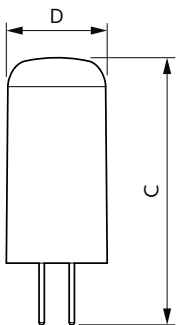

LEDspot G4 Capule

LEDspot G4 Capule Frosted

G4 Capsule

G4 Capsule

G4 Capsule

GY6.35 Capsule

Dimensional drawing

| Product | D | C |
|-------------------------------------|-------|-------|
| CorePro LEDcapsuleLV 2-20W G4 827 D | 17 mm | 48 mm |

| Product | D | C |
|---|-------|-------|
| CorePro LEDcapsuleLV 1-10W G4 830 | 13 mm | 35 mm |
| CorePro LEDcapsuleLV 1-10W G4 827 | 13 mm | 35 mm |
| CorePro LEDcapsuleLV 1.8-20W G4 830 | 13 mm | 35 mm |
| CorePro LEDcapsuleLV 1.8-20W G4 827 | 13 mm | 35 mm |
| CorePro LEDcapsuleLV 1.8-20W GY6.35 827 | 13 mm | 35 mm |
| CorePro LEDcapsuleLV 1.8-20W GY6.35 830 | 13 mm | 35 mm |
| CorePro LEDcapsuleLV 1.8-20W 830 G4 RCA | 13 mm | 35 mm |

CorePro LEDcapsule LV

Dimensional drawing

| Product | D | C |
|---------------------------------------|-------|-------|
| CorePro LEDcapsuleLV 2.1-20W G4 827 D | 15 mm | 40 mm |
| CorePro LEDcapsuleLV 2.7-28W G4 830 | 15 mm | 40 mm |
| CorePro LEDcapsuleLV 2.7-28W G4 827 | 15 mm | 40 mm |

| Product | D | C |
|---|---------|---------|
| CorePro LEDcapsuleLV 1.7-20W GY6.35 827 | 15 mm | 39 mm |
| CorePro LEDcapsuleLV 0.9-10W G4 827 | 14.5 mm | 38 mm |
| CorePro LEDcapsuleLV 1.7-20W G4 827 | 14.5 mm | 38 mm |
| CorePro LEDcapsuleLV 2.5-28W G4 827 | 15 mm | 46.5 mm |
| CorePro LEDcapsuleLV 1.7-20W G4 830 | 14.5 mm | 38 mm |
| CorePro LEDcapsuleLV 0.9-10W G4 830 | 14.5 mm | 38 mm |