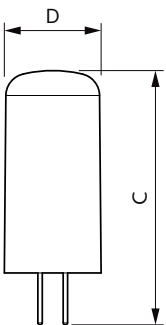

G4 Capsule

G4 Capsule

GY6.35 Capsule

Dimensional drawing

Product	D	C
CorePro LEDcapsuleLV 1-10W G4 830	13 mm	35 mm
CorePro LEDcapsuleLV 1-10W G4 827	13 mm	35 mm
CorePro LEDcapsuleLV 1.8-20W G4 830	13 mm	35 mm
CorePro LEDcapsuleLV 1.8-20W G4 827	13 mm	35 mm
CorePro LEDcapsuleLV 1.8-20W GY6.35 827	13 mm	35 mm
CorePro LEDcapsuleLV 1.8-20W GY6.35 830	13 mm	35 mm
CorePro LEDcapsuleLV 1.8-20W 830 G4 RCA	13 mm	35 mm