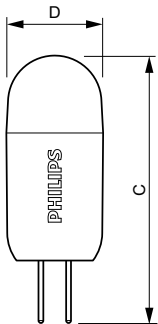

LEDspot G4 Capule

LEDspot G4 Capule Frosted

G4 Capsule

G4 Capsule

G4 Capsule

GY6.35 Capsule

Dimensional drawing

| Product | D | C |
|-------------------------------------|-------|-------|
| CorePro LEDcapsuleLV 2-20W G4 827 D | 17 mm | 48 mm |

| Product | D | C |
|---|-------|-------|
| CorePro LEDcapsuleLV 1-10W G4 830 | 13 mm | 35 mm |
| CorePro LEDcapsuleLV 1-10W G4 827 | 13 mm | 35 mm |
| CorePro LEDcapsuleLV 1.8-20W G4 830 | 13 mm | 35 mm |
| CorePro LEDcapsuleLV 1.8-20W G4 827 | 13 mm | 35 mm |
| CorePro LEDcapsuleLV 1.8-20W GY6.35 827 | 13 mm | 35 mm |
| CorePro LEDcapsuleLV 1.8-20W GY6.35 830 | 13 mm | 35 mm |
| CorePro LEDcapsuleLV 1.8-20W 830 G4 RCA | 13 mm | 35 mm |

CorePro LEDcapsule LV

Dimensional drawing

| Product | D | C |
|---------------------------------------|-------|-------|
| CorePro LEDcapsuleLV 2.1-20W G4 827 D | 15 mm | 40 mm |
| CorePro LEDcapsuleLV 2.7-28W G4 830 | 15 mm | 40 mm |
| CorePro LEDcapsuleLV 2.7-28W G4 827 | 15 mm | 40 mm |

| Product | D | C |
|---|---------|---------|
| CorePro LEDcapsuleLV 1.7-20W GY6.35 827 | 15 mm | 39 mm |
| CorePro LEDcapsuleLV 0.9-10W G4 827 | 14.5 mm | 38 mm |
| CorePro LEDcapsuleLV 1.7-20W G4 827 | 14.5 mm | 38 mm |
| CorePro LEDcapsuleLV 2.5-28W G4 827 | 15 mm | 46.5 mm |
| CorePro LEDcapsuleLV 1.7-20W G4 830 | 14.5 mm | 38 mm |
| CorePro LEDcapsuleLV 0.9-10W G4 830 | 14.5 mm | 38 mm |