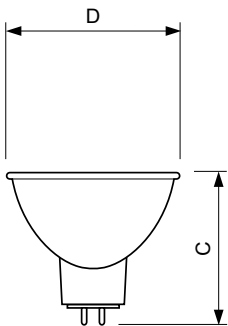

Application

- These lamps are especially suitable for disco, moving beam, luminaires

Halogen Low Voltage

Versions

GX5.3 smooth

Dimensional drawing

Product	D (max)	C (max)
13164 200W GX5.3 24V 1CT/24	50.7 mm	44.5 mm
13163 ELC/5H 250W GX5.3 24V 1CT/24	50 mm	44.5 mm
ELC/10H 250W GX5.3 24V 1CT/24	50 mm	44.5 mm

Mechanical and housing

Order Code	Full Product Name	Bulb Shape
923921120594	13164 200W GX5.3 24V 1CT/24	-
924862720540	13163 ELC/5H 250W GX5.3 24V 1CT/24	R50

Order Code	Full Product Name	Bulb Shape
924913220540	ELC/10H 250W GX5.3 24V 1CT/24	R50