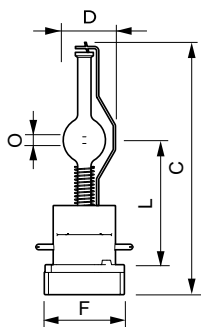

Versions

MSR Platinum 35 (ST)

Dimensional drawing

Product	D (max)	O	L (min)	L (max)	L	C (max)
MSR Platinum 35 1CT	23.5 mm	3.0 mm	55 mm	57 mm	56 mm	116 mm