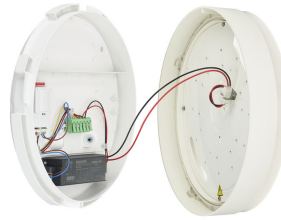

CoreLine_Wall-mounted-
WL130V-2DPP.TIF