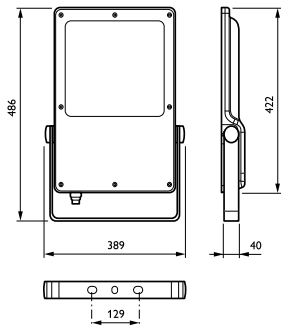

Coreline tempo large

Features

- All standard Ledgine O platform light distributions, lumen packages from 16,000 lm up to 26,000 lm
- Seaside-resistant treatment and swimming pool protection options
- Long lifetime of 75,000 hours, integrated surge protection, the option of an additional surge protection device, high impact resistance IK08, IP66
- Plug and play installation with 1m cable and IP66 connector, horizontal bracket for pole top mounting
- Ready to be connected to Interact City and Interact Sports recreational thanks to an SR socket

Application

- Indoor multi-purpose gymnasiums and swimming pool
- Outdoor recreational sports fields e.g. basket courts, etc.
- Harbors, airports, parking lots

Dimensional drawing

Product details

Coreline_tempo_large-BVP130-DP01.tif