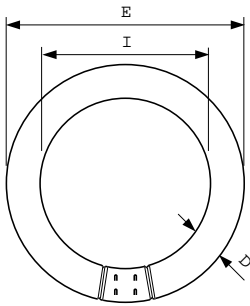

TL-E Circular Standard Colours

Versions

G10q, C-T9

Dimensional drawing

Product	D (max)	D (min)	E (min)	E (max)	I (min)	I (max)
TL-E 22W/ 54-765 1CT/12	30.9 mm	26.2 mm	205.0 mm	213.5 mm	149.1 mm	155.6 mm
TL-E 32W/ 33-640 1CT/12	30.9 mm	27.1 mm	299.0 mm	303.5 mm	241.0 mm	246.0 mm
TL-E 32W/ 54-765 1CT/12	30.9 mm	27.1 mm	299.0 mm	303.5 mm	241.0 mm	246.0 mm