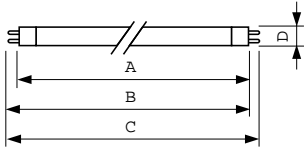

Versions

G5, T5

MASTER TL5 High Output

Dimensional drawing

Product	D (max)	A (max)	B (max)	B (min)	C (max)
MASTER TL5 HO 54W/830 UNP/40	17 mm	1149.0 mm	1156.1 mm	1153.7 mm	1163.2 mm
MASTER TL5 HO 54W/830 SLV/20	17 mm	1149.0 mm	1156.1 mm	1153.7 mm	1163.2 mm
MASTER TL5 HO 54W/830 SLV/40	17 mm	1149.0 mm	1156.1 mm	1153.7 mm	1163.2 mm
MASTER TL5 HO 49W/865 SLV/40	17 mm	1449.0 mm	1456.1 mm	1453.7 mm	1463.2 mm
MASTER TL5 HO 49W/840 SLV/20	17 mm	1449.0 mm	1456.1 mm	1453.7 mm	1463.2 mm
MASTER TL5 HO 49W/840 SLV/40	17 mm	1449.0 mm	1456.1 mm	1453.7 mm	1463.2 mm
MASTER TL5 HO 49W/840 UNP/40	17 mm	1449.0 mm	1456.1 mm	1453.7 mm	1463.2 mm
MASTER TL5 HO 80W/830 SLV/40	17 mm	1449.0 mm	1456.1 mm	1453.7 mm	1463.2 mm
MASTER TL5 HO 80W/830 UNP/40	17 mm	1449.0 mm	1456.1 mm	1453.7 mm	1463.2 mm
MASTER TL5 HO 39W/830 SLV/40	17 mm	849.0 mm	856.1 mm	853.7 mm	863.2 mm
MASTER TL5 HO 54W/840 SLV/20	17 mm	1149.0 mm	1156.1 mm	1153.7 mm	1163.2 mm
MASTER TL5 HO 54W/840 SLV/40	17 mm	1149.0 mm	1156.1 mm	1153.7 mm	1163.2 mm
MASTER TL5 HO 54W/840 UNP/40	17 mm	1149.0 mm	1156.1 mm	1153.7 mm	1163.2 mm
MASTER TL5 HO 49W/830 SLV/20	17 mm	1449.0 mm	1456.1 mm	1453.7 mm	1463.2 mm
MASTER TL5 HO 49W/830 UNP/40	17 mm	1449.0 mm	1456.1 mm	1453.7 mm	1463.2 mm
MASTER TL5 HO 49W/830 SLV/40	17 mm	1449.0 mm	1456.1 mm	1453.7 mm	1463.2 mm
MASTER TL5 HO 24W/840 UNP/40	17 mm	549.0 mm	556.1 mm	553.7 mm	563.2 mm
MASTER TL5 HO 24W/840 1SL/20	17 mm	549.0 mm	556.1 mm	553.7 mm	563.2 mm
MASTER TL5 HO 24W/840 SLV/40	17 mm	549.0 mm	556.1 mm	553.7 mm	563.2 mm
MASTER TL5 HO 54W/865 SLV/40	17 mm	1149.0 mm	1156.1 mm	1153.7 mm	1163.2 mm
MASTER TL5 HO 39W/865 SLV/40	17 mm	849.0 mm	856.1 mm	853.7 mm	863.2 mm
MASTER TL5 HO 80W/840 UNP/40	17 mm	1449.0 mm	1456.1 mm	1453.7 mm	1463.2 mm
MASTER TL5 HO 80W/840 SLV/20	17 mm	1449.0 mm	1456.1 mm	1453.7 mm	1463.2 mm
MASTER TL5 HO 80W/840 SLV/40	17 mm	1449.0 mm	1456.1 mm	1453.7 mm	1463.2 mm
MASTER TL5 HO 39W/840 SLV/20	17 mm	849.0 mm	856.1 mm	853.7 mm	863.2 mm