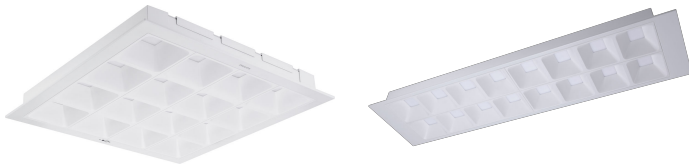

PowerBalance RC600B

Light source	Philips Fortimo LEDline 3R
Power	LED31S: 40 W (4000 K) LED40S: 52 W (4000 K)
Beam angle	85°
Correlated Color Temperature	3000 or 4000 K
Color Rendering Index	80
Maintenance of lumen output - L90	30,000 hours at 25°C
Maintenance of lumen output - L70	50,000 hours at 25°C
Operating temperature range	+10°C < T

Driver	Built-in
Mains voltage	230 or 240 V / 50 Hz
Dimming	Compatible with DALI controllers
Controls system input	DALI
Options	Lighting controls: Actilume (ACL) Airhandling
Material	Housing: zinc-coated steel Rim: post lacquered Optics: plastic
Color	White (WH)
Maintenance	Optical module sealed for life; no internal cleaning required
Installation	Exposed ceilings: in lay, no brackets needed

Versions

RC600B W30XL120

RC600B W30XL120