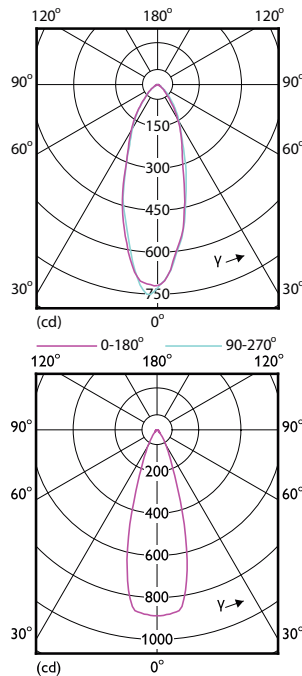

Order Code	Full Product Name	Voltage (Nom)	Wattage Equivalent	Power (Rated) (Nom)
929001911711	LEDClassic 35W GU10 2700K 127V 36D D	127 V	35 W	4.5 W
929001911811	LEDClassic 35W GU10 2700K 220V 36D D	220 V	35 W	4.5 W

General Information

Order Code	Full Product Name	Nominal Lifetime (Nom)
929001215208	Essential LED 4.6-50W GU10 827 36D	15000 h
929001218108	Essential LED 4.6-50W GU10 830 36D	15000 h

Order Code	Full Product Name	Nominal Lifetime (Nom)
929001911711	LEDClassic 35W GU10 2700K 127V 36D D	25000 h
929001911811	LEDClassic 35W GU10 2700K 220V 36D D	25000 h

Light Technical

Order Code	Full Product Name	Correlated Color		Luminous Flux (Nom)	Luminous Intensity (Nom)
		Code	Temperature (Nom)		
929001215208	Essential LED 4.6-50W GU10 827 36D	827	2700 K	395 lm	700 cd
929001218108	Essential LED 4.6-50W GU10 830 36D	830	3000 K	410 lm	740 cd

Order Code	Full Product Name	Correlated Color		Luminous Flux (Nom)	Luminous Intensity (Nom)
		Code	Temperature (Nom)		
929001911711	LEDClassic 35W GU10 2700K 127V 36D D	827	2700 K	350 lm	600 cd
929001911811	LEDClassic 35W GU10 2700K 220V 36D D	827	2700 K	350 lm	600 cd

Temperature

Order Code	Full Product Name	T-Case Maximum (Nom)
929001215208	Essential LED 4.6-50W GU10 827 36D	78 °C
929001218108	Essential LED 4.6-50W GU10 830 36D	85 °C
929001911711	LEDClassic 35W GU10 2700K 127V 36D D	85 °C
929001911811	LEDClassic 35W GU10 2700K 220V 36D D	85 °C