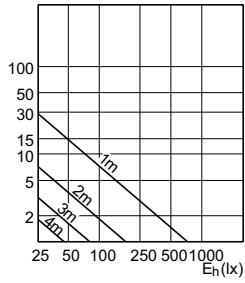

Classic LEDspotMV

Accent Diagrams

LED Lamps, CorePro LEDspotMV 4.6-50W GU10 PAR16 827 355lm 36D