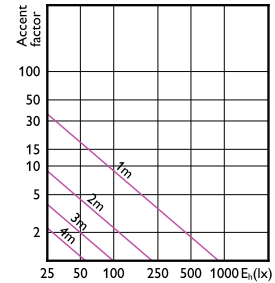

Classic LEDspotMV

Accent Diagrams

LED Lamps, CorePro LEDspotMV 4.6-50W GU10 PAR16 827 355lm 36D

CorePro LEDspotMV 50W GU10 830 36D CLA

LEDspot Classic 35W GU10 PAR16 827 127V 36D DIM

Beam Diagrams

LED Lamps, CorePro LEDspotMV 4.6-50W GU10 PAR16 827 355lm 36D