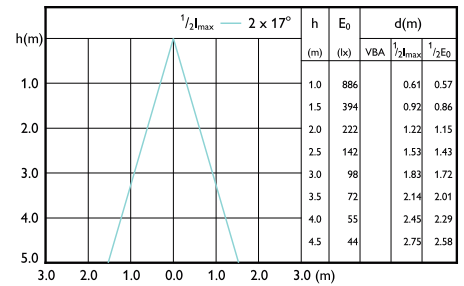

LEDspot Classic 35W GU10 PAR16 827 127V 36D DIM