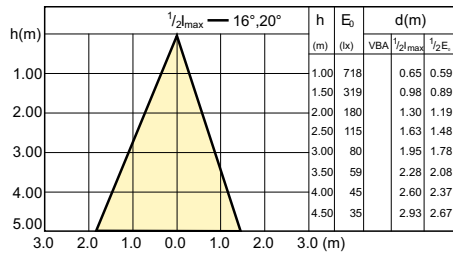

Classic LEDspotMV

Accent Diagrams

LED Lamps, CorePro LEDspotMV 4.6-50W GU10 PAR16 827 355lm 36D

CorePro LEDspotMV 50W GU10 830 36D CLA

LEDspot Classic 35W GU10 PAR16 827 127V 36D DIM

Beam Diagrams

LED Lamps, CorePro LEDspotMV 4.6-50W GU10 PAR16 827 355lm 36D