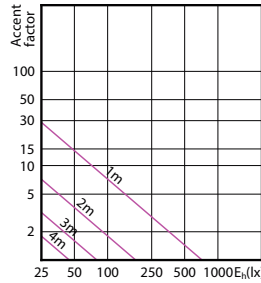

CorePro LEDspotMV 50W GU10 830 36D CLA