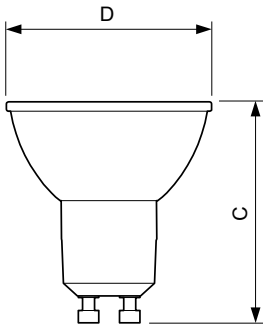

Classic LEDspotMV

Versions

GU10 PAR 2 inch

GU10 PAR 2 inch

GU10 PAR16

Dimensional drawing

Product	D	C
LEDClassic 35W GU10 2700K 220V 36D D	50.5 mm	54.5 mm
LEDClassic 35W GU10 2700K 127V 36D D	50.5 mm	54.5 mm
Essential LED 4.6-50W GU10 827 36D	50 mm	54 mm
Essential LED 4.6-50W GU10 830 36D	50 mm	54 mm