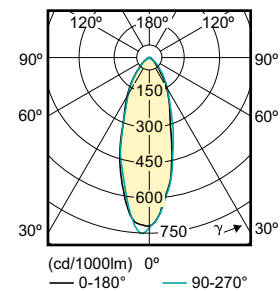

Order Code	Full Product Name	Voltage (Nom)	Wattage Equivalent	Power (Rated) (Nom)
929001911711	LEDClassic 35W GU10 2700K 127V 36D D	127 V	35 W	4.5 W
929001911811	LEDClassic 35W GU10 2700K 220V 36D D	220 V	35 W	4.5 W

General Information

Order Code	Full Product Name	Nominal Lifetime (Nom)
929001215208	Essential LED 4.6-50W GU10 827 36D	15000 h
929001218108	Essential LED 4.6-50W GU10 830 36D	15000 h

Order Code	Full Product Name	Nominal Lifetime (Nom)
929001911711	LEDClassic 35W GU10 2700K 127V 36D D	25000 h
929001911811	LEDClassic 35W GU10 2700K 220V 36D D	25000 h

Light Technical

Order Code	Full Product Name	Correlated Color		Luminous Flux (Nom)	Luminous Intensity (Nom)
		Code	Temperature (Nom)		
929001215208	Essential LED 4.6-50W GU10 827 36D	827	2700 K	395 lm	700 cd
929001218108	Essential LED 4.6-50W GU10 830 36D	830	3000 K	410 lm	740 cd

Order Code	Full Product Name	Correlated Color		Luminous Flux (Nom)	Luminous Intensity (Nom)
		Code	Temperature (Nom)		
929001911711	LEDClassic 35W GU10 2700K 127V 36D D	827	2700 K	350 lm	600 cd
929001911811	LEDClassic 35W GU10 2700K 220V 36D D	827	2700 K	350 lm	600 cd

Temperature

Order Code	Full Product Name	T-Case Maximum (Nom)
929001215208	Essential LED 4.6-50W GU10 827 36D	78 °C
929001218108	Essential LED 4.6-50W GU10 830 36D	85 °C
929001911711	LEDClassic 35W GU10 2700K 127V 36D D	85 °C
929001911811	LEDClassic 35W GU10 2700K 220V 36D D	85 °C