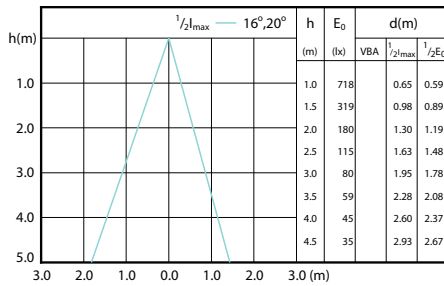

Classic LEDspotMV

Accent Diagrams

LED Lamps, CorePro LEDspotMV 4.6-50W GU10 PAR16 827 355lm 36D

CorePro LEDspotMV 50W GU10 830 36D CLA

LEDspot Classic 35W GU10 PAR16 827 127V 36D DIM

Beam Diagrams

LED Lamps, CorePro LEDspotMV 4.6-50W GU10 PAR16 827 355lm 36D