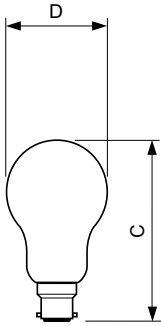

## Dimensional drawing

Product	D	C (max)
Standard 60W B22 240V A55 FR 1CT/10X10F	55 mm	95.5 mm
Standard 100W B22 240V A55 FR 1CT/10X10F	55 mm	95.5 mm
Standard 60W B22 230V A55 FR 1CT/10X10F	55 mm	95.5 mm

Product	D (max)	D	C (max)
Standard 60W E27 120V A55 FR U 1CT/10X10F	56 mm	55 mm	97 mm
Standard 75W E27 120V A55 FR U 1CT/10X10F	56 mm	55 mm	97 mm
Standard 40W E27 230V A55 FR 1CT/12X10F	56 mm	55 mm	97 mm
Standard 75W E27 230V A55 FR 1CT/12X10F	56 mm	55 mm	97 mm
Standard 60W E27 230V A55 FR 1CT/12X10F	56 mm	55 mm	97 mm
Standard 100W E27 230V A55 FR 1CT/12X10F	56 mm	55 mm	97 mm