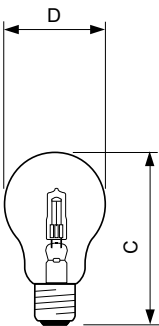

## Dimensional drawing

Product	D (max)	C (max)
Halogen Classic 53W E27 230V A55 1CT/15 SRP	56 mm	97 mm
EcoClassic 53W E27 230V A55 CL 1CT/15	56 mm	97 mm

Product	D (max)	C (max)
Halogen Classic 70W E27 230V A55 1CT/15 SRP	56 mm	97 mm