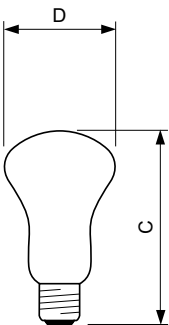

## Dimensional drawing

Product	D (max)	C (max)
Halogen Classic 53W E27 230V A55 1CT/15 SRP	56 mm	97 mm
EcoClassic 53W E27 230V A55 CL 1CT/15	56 mm	97 mm

Product	D (max)	C (max)
Halogen Classic 70W E27 230V A55 1CT/15 SRP	56 mm	97 mm