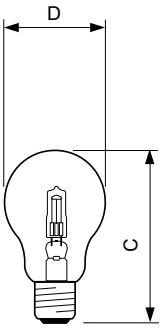

## Dimensional drawing

Product	D (max)	C (max)
Halogen Classic 53W E27 230V A55 1CT/15 SRP	56 mm	97 mm

Product	D (max)	C (max)
Halogen Classic 70W E27 230V A55 1CT/15 SRP	56 mm	97 mm

Product	D (max)	C (max)
Halogen Classic 120V E27 70W E50 WH 1CT/10x10F	51 mm	91 mm