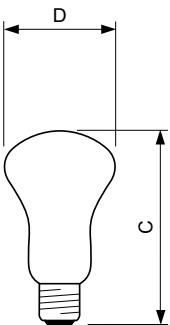

## Dimensional drawing

Product	D (max)	C (max)
Halogen Classic 53W E27 230V A55 1CT/15 SRP	56 mm	97 mm

Product	D (max)	C (max)
Halogen Classic 70W E27 230V A55 1CT/15 SRP	56 mm	97 mm

Product	D (max)	C (max)
Halogen Classic 120V E27 70W E50 WH 1CT/10x10F	51 mm	91 mm