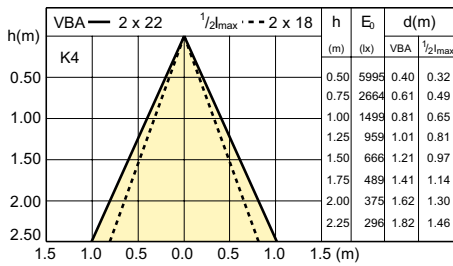

Beam Diagrams

LDBE_HALUMR_35W_36D-Beam diagram