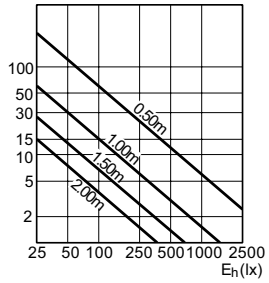

Brilliantline Alu

Versions

GU5.3, MR16

Dimensional drawing

Product	D (max)	C (max)
Brilliantline Alu 35W GU5.3 12V MR16 36D 1CT/10X5F	51 mm	46 mm

Brilliantline Alu

Accent Diagrams

LDAC_HALUMR_35W_36D-Accent diagram