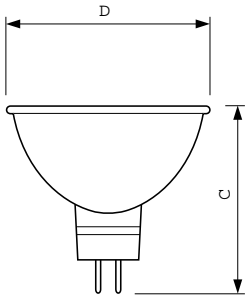

Brilliantline Alu

Versions

GU5.3, MR16

Dimensional drawing

Product	D (max)	C (max)
Brilliantline Alu 35W GU5.3 12V MR16 36D 1CT/10X5F	51 mm	46 mm

Brilliantline Alu

Accent Diagrams

LDAC_HALUMR_35W_36D-Accent diagram