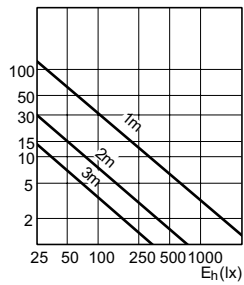

HalogenA PAR38

Versions

E27, PAR38, 30°

Dimensional drawing

Product	D (max)	C (max)
HalogenA PAR38 100W E27 120V 30D 1CT/15	121 mm	135.5 mm

Accent Diagrams

LDAC_HPAR38_100W_30D-Accent diagram

HalogenA PAR38