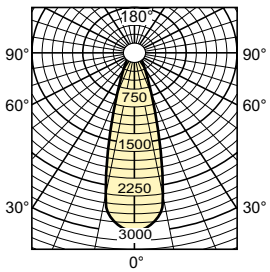

HalogenA PAR38

Versions

E27, PAR38, 30°

Dimensional drawing

Product	D (max)	C (max)
HalogenA PAR38 100W E27 120V 30D 1CT/15	121 mm	135.5 mm

Accent Diagrams

LDAC_HPAR38_100W_30D-Accent diagram

HalogenA PAR38