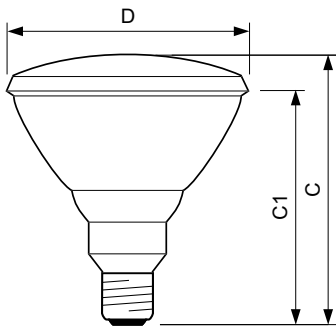

HalogenA PAR38

Versions

E27, PAR38, 30°

Dimensional drawing

Product	D (max)	C (max)
HalogenA PAR38 100W E27 120V 30D 1CT/15	121 mm	135.5 mm

Accent Diagrams

LDAC_HPAR38_100W_30D-Accent diagram

HalogenA PAR38