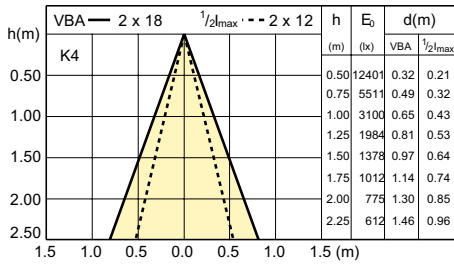

Long Life MR-16

Versions

GU5.3, MR16, 24°

Dimensional drawing

Product	D (max)	C (max)
Long Life FRA 35W GU5.3 12V MR16 24D CL 1CT/10X5F	51 mm	46 mm

Long Life MR-16

Accent Diagrams

Beam Diagrams