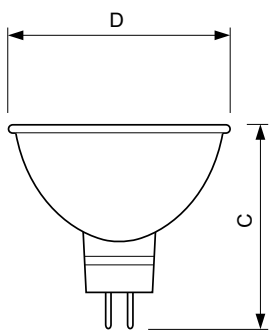

Long Life MR-16

Versions

GU5.3, MR16, 24°

Dimensional drawing

Product	D (max)	C (max)
Long Life FRA 35W GU5.3 12V MR16 24D CL 1CT/10X5F	51 mm	46 mm

Long Life MR-16

Accent Diagrams

Beam Diagrams