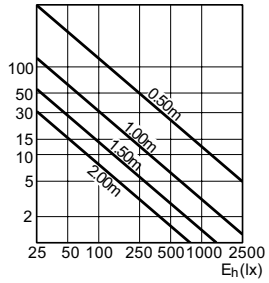

Long Life MR-16

Versions

GU5.3, MR16, 24°

Dimensional drawing

Product	D (max)	C (max)
Long Life FRA 35W GU5.3 12V MR16 24D CL 1CT/10X5F	51 mm	46 mm

Long Life MR-16

Accent Diagrams

Beam Diagrams