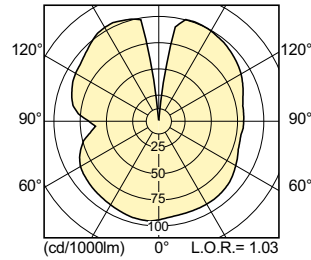

Light Technical (3/3)

Order Code	Full Product Name	Luminous Flux (Rated) (Nom)	Ratio Scotopic/ Photopic Lumens
928082019235	MASTER CityWhite CDO-TT Plus 70W/828 E27	7750 lm	1.30
928082619230	MASTER CityWhite CDO-TT Plus 70W/942 E27	7500 lm	1.86
928082119231	MASTER CityWhite CDO-TT Plus 100W/828 E40	10450 lm	1.30
928082219231	MASTER CityWhite CDO-TT Plus 150W/828 E40	16400 lm	1.30

Order Code	Full Product Name	Luminous Flux (Rated) (Nom)	Ratio Scotopic/ Photopic Lumens
928082519230	MASTER CityWhite CDO-TT Plus 150W/942 E40	16100 lm	1.79
928082319230	MASTER CityWhite CDO-TT Plus 250W/830 E40	28400 lm	1.30
928082419235	MASTER CityWhite CDO-TT Plus 50W/828 E27	5500 lm	1.30
928487500191	MASTER CityWhite CDO-TT Plus 250W/940 E40	26500 lm	-

Mechanical and Housing

Order Code	Full Product Name	Bulb Shape
928082019235	MASTER CityWhite CDO-TT Plus 70W/828 E27	T35
928082619230	MASTER CityWhite CDO-TT Plus 70W/942 E27	T35
928082119231	MASTER CityWhite CDO-TT Plus 100W/828 E40	T46
928082219231	MASTER CityWhite CDO-TT Plus 150W/828 E40	T46
928082519230	MASTER CityWhite CDO-TT Plus 150W/942 E40	T46
928082319230	MASTER CityWhite CDO-TT Plus 250W/830 E40	T46
928082419235	MASTER CityWhite CDO-TT Plus 50W/828 E27	T31
928487500191	MASTER CityWhite CDO-TT Plus 250W/940 E40	T46