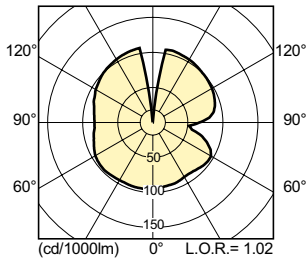

Light Technical (3/3)

Order Code	Full Product Name	Luminous Flux (Rated) (Nom)	Ratio Scotopic/ Photopic Lumens
928082019235	MASTER CityWhite CDO-TT Plus 70W/828 E27	7750 lm	1.30
928082619230	MASTER CityWhite CDO-TT Plus 70W/942 E27	7500 lm	1.86
928082119231	MASTER CityWhite CDO-TT Plus 100W/828 E40	10450 lm	1.30
928082219231	MASTER CityWhite CDO-TT Plus 150W/828 E40	16400 lm	1.30

Order Code	Full Product Name	Luminous Flux (Rated) (Nom)	Ratio Scotopic/ Photopic Lumens
928082519230	MASTER CityWhite CDO-TT Plus 150W/942 E40	16100 lm	1.79
928082319230	MASTER CityWhite CDO-TT Plus 250W/830 E40	28400 lm	1.30
928082419235	MASTER CityWhite CDO-TT Plus 50W/828 E27	5500 lm	1.30
928487500191	MASTER CityWhite CDO-TT Plus 250W/940 E40	26500 lm	-

Mechanical and Housing

Order Code	Full Product Name	Bulb Shape
928082019235	MASTER CityWhite CDO-TT Plus 70W/828 E27	T35
928082619230	MASTER CityWhite CDO-TT Plus 70W/942 E27	T35
928082119231	MASTER CityWhite CDO-TT Plus 100W/828 E40	T46
928082219231	MASTER CityWhite CDO-TT Plus 150W/828 E40	T46
928082519230	MASTER CityWhite CDO-TT Plus 150W/942 E40	T46
928082319230	MASTER CityWhite CDO-TT Plus 250W/830 E40	T46
928082419235	MASTER CityWhite CDO-TT Plus 50W/828 E27	T31
928487500191	MASTER CityWhite CDO-TT Plus 250W/940 E40	T46