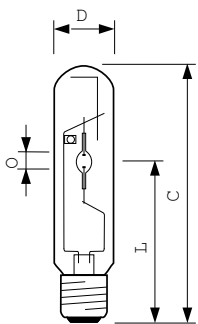

Versions

CDO-TT Plus, 70W, E27

CDO-TT Plus 100W & 150W E40

CDO-TT Plus 250W /830 E40

CDO-TT Plus 50W /828 E27

250.0 W E40

Dimensional drawing

Product	D (max)	O	L	C (max)
MASTER CityWhite CDO-TT Plus 250W/940 E40	47 mm	12.30 mm	158 mm	255 mm
MASTER CityWhite CDO-TT Plus 250W/830 E40	47 mm	12.1 mm	157 mm	257 mm
MASTER CityWhite CDO-TT Plus 150W/828 E40	47 mm	10 mm	132 mm	211 mm
MASTER CityWhite CDO-TT Plus 100W/828 E40	47 mm	8.5 mm	132 mm	211 mm
MASTER CityWhite CDO-TT Plus 150W/942 E40	46 mm	10 mm	132 mm	211 mm

MASTER CityWhite CDO-TT

Dimensional drawing

Product	D (max)	O	L	C (max)
MASTER CityWhite CDO-TT Plus 50W/828 E27	36 mm	5.25 mm	102 mm	156 mm
MASTER CityWhite CDO-TT Plus 70W/828 E27	36 mm	7.15 mm	102 mm	156 mm
MASTER CityWhite CDO-TT Plus 70W/942 E27	36 mm	7.75 mm	102 mm	156 mm