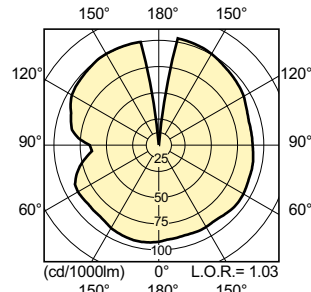

Light Technical (3/3)

Order Code	Full Product Name	Luminous Flux (Rated) (Nom)	Ratio Scotopic/ Photopic Lumens
928082019235	MASTER CityWhite CDO-TT Plus 70W/828 E27	7750 lm	1.30
928082619230	MASTER CityWhite CDO-TT Plus 70W/942 E27	7500 lm	1.86
928082119231	MASTER CityWhite CDO-TT Plus 100W/828 E40	10450 lm	1.30
928082219231	MASTER CityWhite CDO-TT Plus 150W/828 E40	16400 lm	1.30

Order Code	Full Product Name	Luminous Flux (Rated) (Nom)	Ratio Scotopic/ Photopic Lumens
928082519230	MASTER CityWhite CDO-TT Plus 150W/942 E40	16100 lm	1.79
928082319230	MASTER CityWhite CDO-TT Plus 250W/830 E40	28400 lm	1.30
928082419235	MASTER CityWhite CDO-TT Plus 50W/828 E27	5500 lm	1.30
928487500191	MASTER CityWhite CDO-TT Plus 250W/940 E40	26500 lm	-

Mechanical and Housing

Order Code	Full Product Name	Bulb Shape
928082019235	MASTER CityWhite CDO-TT Plus 70W/828 E27	T35
928082619230	MASTER CityWhite CDO-TT Plus 70W/942 E27	T35
928082119231	MASTER CityWhite CDO-TT Plus 100W/828 E40	T46
928082219231	MASTER CityWhite CDO-TT Plus 150W/828 E40	T46
928082519230	MASTER CityWhite CDO-TT Plus 150W/942 E40	T46
928082319230	MASTER CityWhite CDO-TT Plus 250W/830 E40	T46
928082419235	MASTER CityWhite CDO-TT Plus 50W/828 E27	T31
928487500191	MASTER CityWhite CDO-TT Plus 250W/940 E40	T46