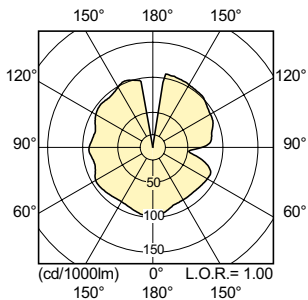

Light Technical (3/3)

Order Code	Full Product Name	Luminous Flux (Rated) (Nom)	Ratio Scotopic/ Photopic Lumens
928082019235	MASTER CityWhite CDO-TT Plus 70W/828 E27	7750 lm	1.30
928082619230	MASTER CityWhite CDO-TT Plus 70W/942 E27	7500 lm	1.86
928082119231	MASTER CityWhite CDO-TT Plus 100W/828 E40	10450 lm	1.30
928082219231	MASTER CityWhite CDO-TT Plus 150W/828 E40	16400 lm	1.30

Order Code	Full Product Name	Luminous Flux (Rated) (Nom)	Ratio Scotopic/ Photopic Lumens
928082519230	MASTER CityWhite CDO-TT Plus 150W/942 E40	16100 lm	1.79
928082319230	MASTER CityWhite CDO-TT Plus 250W/830 E40	28400 lm	1.30
928082419235	MASTER CityWhite CDO-TT Plus 50W/828 E27	5500 lm	1.30
928487500191	MASTER CityWhite CDO-TT Plus 250W/940 E40	26500 lm	-

Mechanical and Housing

Order Code	Full Product Name	Bulb Shape
928082019235	MASTER CityWhite CDO-TT Plus 70W/828 E27	T35
928082619230	MASTER CityWhite CDO-TT Plus 70W/942 E27	T35
928082119231	MASTER CityWhite CDO-TT Plus 100W/828 E40	T46
928082219231	MASTER CityWhite CDO-TT Plus 150W/828 E40	T46
928082519230	MASTER CityWhite CDO-TT Plus 150W/942 E40	T46
928082319230	MASTER CityWhite CDO-TT Plus 250W/830 E40	T46
928082419235	MASTER CityWhite CDO-TT Plus 50W/828 E27	T31
928487500191	MASTER CityWhite CDO-TT Plus 250W/940 E40	T46