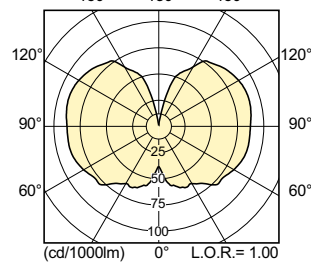

Light Technical (3/3)

Order Code	Full Product Name	Luminous Flux (Rated) (Nom)	Ratio Scotopic/ Photopic Lumens
928082019235	MASTER CityWhite CDO-TT Plus 70W/828 E27	7750 lm	1.30
928082619230	MASTER CityWhite CDO-TT Plus 70W/942 E27	7500 lm	1.86
928082119231	MASTER CityWhite CDO-TT Plus 100W/828 E40	10450 lm	1.30
928082219231	MASTER CityWhite CDO-TT Plus 150W/828 E40	16400 lm	1.30

Order Code	Full Product Name	Luminous Flux (Rated) (Nom)	Ratio Scotopic/ Photopic Lumens
928082519230	MASTER CityWhite CDO-TT Plus 150W/942 E40	16100 lm	1.79
928082319230	MASTER CityWhite CDO-TT Plus 250W/830 E40	28400 lm	1.30
928082419235	MASTER CityWhite CDO-TT Plus 50W/828 E27	5500 lm	1.30
928487500191	MASTER CityWhite CDO-TT Plus 250W/940 E40	26500 lm	-

Mechanical and Housing

Order Code	Full Product Name	Bulb Shape
928082019235	MASTER CityWhite CDO-TT Plus 70W/828 E27	T35
928082619230	MASTER CityWhite CDO-TT Plus 70W/942 E27	T35
928082119231	MASTER CityWhite CDO-TT Plus 100W/828 E40	T46
928082219231	MASTER CityWhite CDO-TT Plus 150W/828 E40	T46
928082519230	MASTER CityWhite CDO-TT Plus 150W/942 E40	T46
928082319230	MASTER CityWhite CDO-TT Plus 250W/830 E40	T46
928082419235	MASTER CityWhite CDO-TT Plus 50W/828 E27	T31
928487500191	MASTER CityWhite CDO-TT Plus 250W/940 E40	T46