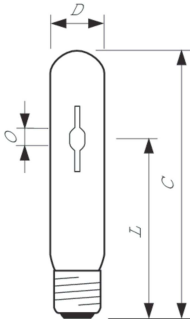

Versions

CDO-TT Plus, 70W, E27

CDO-TT Plus 100W & 150W E40

CDO-TT Plus 250W /830 E40

CDO-TT Plus 50W /828 E27

250.0 W E40

Dimensional drawing

Product	D (max)	O	L	C (max)
MASTER CityWhite CDO-TT Plus 250W/940 E40	47 mm	12.30 mm	158 mm	255 mm
MASTER CityWhite CDO-TT Plus 250W/830 E40	47 mm	12.1 mm	157 mm	257 mm
MASTER CityWhite CDO-TT Plus 150W/828 E40	47 mm	10 mm	132 mm	211 mm
MASTER CityWhite CDO-TT Plus 100W/828 E40	47 mm	8.5 mm	132 mm	211 mm
MASTER CityWhite CDO-TT Plus 150W/942 E40	46 mm	10 mm	132 mm	211 mm

MASTER CityWhite CDO-TT

Dimensional drawing

Product	D (max)	O	L	C (max)
MASTER CityWhite CDO-TT Plus 50W/828 E27	36 mm	5.25 mm	102 mm	156 mm
MASTER CityWhite CDO-TT Plus 70W/828 E27	36 mm	7.15 mm	102 mm	156 mm
MASTER CityWhite CDO-TT Plus 70W/942 E27	36 mm	7.75 mm	102 mm	156 mm