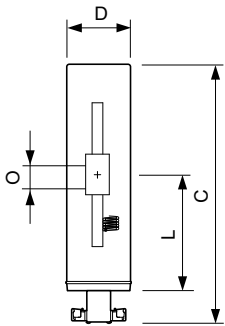

MASTERColour CDM-Tm Mini PGJ5

Warnings and Safety

- Use only in totally enclosed luminaire, even during testing (IEC61167, IEC 62035, IEC60598)
- The luminaire must be able to contain hot lamp parts if the lamp ruptures
- Use only with electronic control gear
- Control gear must include end-of-life protection (IEC61167, IEC 62035)
- For 20W PGJ5 lamp, use only Philips electronic control gear HID PV mini PGJ5 20W
- For 35W PGJ5 lamp, use only Philips electronic control gear HID PV mini PGJ5 35W
- A lamp breaking is extremely unlikely to have any impact on your health. If a lamp breaks, ventilate the room for 30 minutes and remove the parts, preferably with gloves. Put them in a sealed plastic bag and take it to your local waste facilities for recycling. Do not use a vacuum cleaner.

Dimensional drawing

Product	D (max)	D	O	L (min)	L (max)	L	C (max)
MASTERColour CDM-Tm Mini 20W/830 PGJ5 1CT/12	13.2 mm	0.44 in	3 mm	22.3 mm	22.9 mm	22.6 mm	52 mm
MASTERColour CDM-Tm Mini 35W/930 PGJ5 1CT/12	13.2 mm	0.44 in	4 mm	22.3 mm	22.9 mm	22.6 mm	52 mm