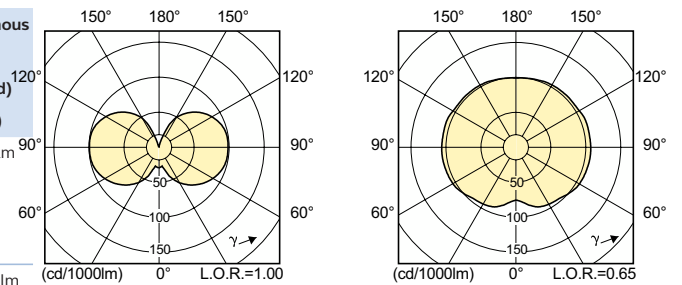

MASTERCoulour CDM-Tm Mini PGJ5

Order Code	Full Product Name	Voltage (Max)	Voltage (Min)	Voltage (Nom)	Power (Nom)
928087905130	MASTERCoulour CDM-Tm Mini 20W/830 PGJ5 1CT/12	108 V	95 V	100 V	22.1 W

Order Code	Full Product Name	Voltage (Max)	Voltage (Min)	Voltage (Nom)	Power (Nom)
928093905130	MASTERCoulour CDM-Tm Mini 35W/930 PGJ5 1CT/12	104 V	88 V	96 V	39.1 W

Luminaire design requirements

Order Code	Full Product Name	Bulb Temperature (Max)
928087905130	MASTERCoulour CDM-Tm Mini 20W/830 PGJ5 1CT/12	380 °C

Order Code	Full Product Name	Bulb Temperature (Max)
928093905130	MASTERCoulour CDM-Tm Mini 35W/930 PGJ5 1CT/12	480 °C

Light technical (1/2)

Order Code	Full Product Name	Color Code	Color		
			Rendering Index (Min)	Rendering Index (Nom)	Lumen Maintenance 1000 h (Nom)
928087905130	MASTERCoulour CDM-Tm Mini 20W/830 PGJ5 1CT/12	830	84	87	80 %
928093905130	MASTERCoulour CDM-Tm Mini	930	88	91	85 %

Order Code	Full Product Name	Color Code	Color		
			Rendering Index (Min)	Rendering Index (Nom)	Lumen Maintenance 1000 h (Nom)
	35W/930 PGJ5 1CT/12				

Light technical (2/2)

Order Code	Full Product Name	Lumen Maintenance 2000 h (Nom)	Lumen Maintenance 5000 h (Nom)	Luminous Efficacy (rated) (Nom)	Luminous Flux (Nom)	Luminous Flux (Rated) (Nom)		
		928087905130	MASTERCoulour CDM-Tm Mini 20W/830 PGJ5 1CT/12	75 %	65 %	72 lm/W	1600 lm	1600 lm
928093905130	MASTERCoulour CDM-Tm Mini 35W/930 PGJ5 1CT/12	80 %	70 %	77 lm/W	3000 lm	3000 lm