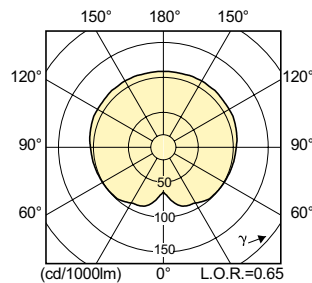

MASTERCoulour CDM-Tm Mini PGJ5

Order Code	Full Product Name	Voltage (Max)	Voltage (Min)	Voltage (Nom)	Power (Nom)
928087905130	MASTERCoulour CDM-Tm Mini 20W/830 PGJ5 1CT/12	108 V	95 V	100 V	22.1 W

Order Code	Full Product Name	Voltage (Max)	Voltage (Min)	Voltage (Nom)	Power (Nom)
928093905130	MASTERCoulour CDM-Tm Mini 35W/930 PGJ5 1CT/12	104 V	88 V	96 V	39.1 W

Luminaire design requirements

Order Code	Full Product Name	Bulb Temperature (Max)
928087905130	MASTERCoulour CDM-Tm Mini 20W/830 PGJ5 1CT/12	380 °C

Order Code	Full Product Name	Bulb Temperature (Max)
928093905130	MASTERCoulour CDM-Tm Mini 35W/930 PGJ5 1CT/12	480 °C

Light technical (1/2)

Order Code	Full Product Name	Color Code	Color		
			Rendering Index (Min)	Rendering Index (Nom)	Lumen Maintenance 1000 h (Nom)
928087905130	MASTERCoulour CDM-Tm Mini 20W/830 PGJ5 1CT/12	830	84	87	80 %
928093905130	MASTERCoulour CDM-Tm Mini	930	88	91	85 %

Order Code	Full Product Name	Color Code	Color		
			Rendering Index (Min)	Rendering Index (Nom)	Lumen Maintenance 1000 h (Nom)
	35W/930 PGJ5 1CT/12				

Light technical (2/2)

Order Code	Full Product Name	Lumen Maintenance 2000 h (Nom)	Lumen Maintenance 5000 h (Nom)	Luminous Efficacy (rated) (Nom)	Luminous Flux (Nom)	Luminous Flux (Rated) (Nom)		
		928087905130	MASTERCoulour CDM-Tm Mini 20W/830 PGJ5 1CT/12	75 %	65 %	72 lm/W	1600 lm	1600 lm
928093905130	MASTERCoulour CDM-Tm Mini 35W/930 PGJ5 1CT/12	80 %	70 %	77 lm/W	3000 lm	3000 lm