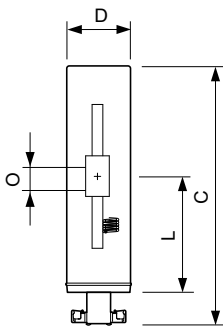

MASTERColour CDM-Tm Mini PGJ5

Warnings and Safety

- Use only in totally enclosed luminaire, even during testing (IEC61167, IEC 62035, IEC60598)
- The luminaire must be able to contain hot lamp parts if the lamp ruptures
- Use only with electronic control gear
- Control gear must include end-of-life protection (IEC61167, IEC 62035)
- For 20W PGJ5 lamp, use only Philips electronic control gear HID PV mini PGJ5 20W
- For 35W PGJ5 lamp, use only Philips electronic control gear HID PV mini PGJ5 35W
- A lamp breaking is extremely unlikely to have any impact on your health. If a lamp breaks, ventilate the room for 30 minutes and remove the parts, preferably with gloves. Put them in a sealed plastic bag and take it to your local waste facilities for recycling. Do not use a vacuum cleaner.

Versions

MASTERColour CDM-Tm 35W /930 PGJ5

Dimensional drawing

Product	D (max)	D	O	L (min)	L (max)	L	C (max)
MASTERColour CDM-Tm Mini 35W/930 PGJ5 1CT/12	13.2 mm	0.44 in	4 mm	22.3 mm	22.9 mm	22.6 mm	52 mm
MASTERColour CDM-Tm Mini 20W/830 PGJ5 1CT/12	13.2 mm	0.44 in	3 mm	22.3 mm	22.9 mm	22.6 mm	52 mm