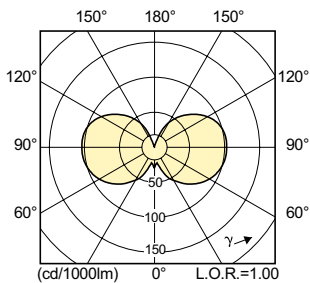

MASTERCoulour CDM-Tm Mini PGJ5

Order Code	Full Product Name	Voltage (Max)	Voltage (Min)	Voltage (Nom)	Power (Nom)
928087905130	MASTERCoulour CDM-Tm Mini 20W/830 PGJ5 1CT/12	108 V	95 V	100 V	22.1 W

Order Code	Full Product Name	Voltage (Max)	Voltage (Min)	Voltage (Nom)	Power (Nom)
928093905130	MASTERCoulour CDM-Tm Mini 35W/930 PGJ5 1CT/12	104 V	88 V	96 V	39.1 W

Luminaire design requirements

Order Code	Full Product Name	Bulb Temperature (Max)
928087905130	MASTERCoulour CDM-Tm Mini 20W/830 PGJ5 1CT/12	380 °C

Order Code	Full Product Name	Bulb Temperature (Max)
928093905130	MASTERCoulour CDM-Tm Mini 35W/930 PGJ5 1CT/12	480 °C

Light technical (1/2)

Order Code	Full Product Name	Color Code	Color		
			Rendering Index (Min)	Rendering Index (Nom)	Lumen Maintenance 1000 h (Nom)
928087905130	MASTERCoulour CDM-Tm Mini 20W/830 PGJ5 1CT/12	830	84	87	80 %
928093905130	MASTERCoulour CDM-Tm Mini	930	88	91	85 %

Order Code	Full Product Name	Color Code	Color		
			Rendering Index (Min)	Rendering Index (Nom)	Lumen Maintenance 1000 h (Nom)
	35W/930 PGJ5 1CT/12				

Light technical (2/2)

Order Code	Full Product Name	Lumen Maintenance 2000 h (Nom)	Lumen Maintenance 5000 h (Nom)	Luminous Efficacy (rated) (Nom)	Luminous Flux (Nom)	Luminous Flux (Rated) (Nom)		
		928087905130	MASTERCoulour CDM-Tm Mini 20W/830 PGJ5 1CT/12	75 %	65 %	72 lm/W	1600 lm	1600 lm
928093905130	MASTERCoulour CDM-Tm Mini 35W/930 PGJ5 1CT/12	80 %	70 %	77 lm/W	3000 lm	3000 lm