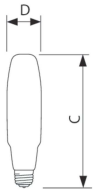

Application

- Ideal for security lighting, roadway lighting, warehouse lighting, and industrial applications.

Ceramalux Instant Restrike

Versions

E39, ED-18, Clear

E39, ED-23 1/2, Clear

Dimensional drawing

Product	D	C (max)
37688-9 400W C400S51/2 Dual Arc Hp Lamp	2.25 in	9.75 in
C250S50/2 12PK	2.25 in	9.75 in

Product	D	C (max)
C150S55/2 12PK	2.938 in	7.75 in
C100S54/2 12PK	2.938 in	7.75 in

Ceramalux Instant Restrike

Operating and electrical

Re-ignition Time (Min) (Max) 1 s

General information

Cap-Base E39
Main Application General and Street Lighting
Operating Position UNIVERSAL