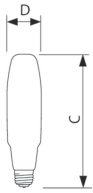

Application

- Ideal for security lighting, roadway lighting, warehouse lighting, and industrial applications.

Ceramalux Instant Restrike

Versions

E39, ED-18, Clear

E39, ED-23 1/2, Clear

Dimensional drawing

Product	D	C (max)
37688-9 400W C400S51/2 Dual Arc Hp Lamp	2.25 in	9.75 in
C250S50/2 12PK	2.25 in	9.75 in

Product	D	C (max)
C150S55/2 12PK	2.938 in	7.75 in
C100S54/2 12PK	2.938 in	7.75 in

Ceramalux Instant Restrike

Operating and Electrical

Re-ignition Time (Min) (Max) 1 s

General Information

Cap-Base E39

Main Application General and
Street Lighting