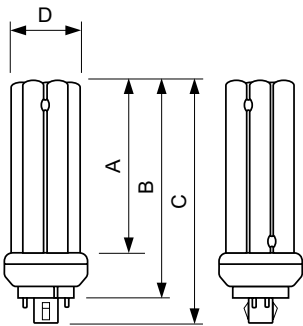

Versions

18W, GX24q-2, 4P

26W, GX24q-3, 4P

32W, GX24q-3, 4P

42W, GX24q-4, 4P

57W, GX24q-5, 4P

Dimensional drawing

Product	D (max)	A (max)	B (max)	C (max)
MASTER PL-T 32W/830/4P 1CT/ 5X10BOX	41.0 mm	98.7 mm	123.0 mm	138.7 mm
MASTER PL-T 32W/840/4P 1CT/ 5X10BOX	41.0 mm	98.7 mm	123.0 mm	138.7 mm
MASTER PL-T 26W/827/4P 1CT/ 5X10BOX	41.0 mm	86.7 mm	111.0 mm	126.7 mm
MASTER PL-T 26W/840/4P 1CT/ 5X10BOX	41.0 mm	86.7 mm	111.0 mm	126.7 mm
MASTER PL-T 26W/830/4P 1CT/ 5X10BOX	41.0 mm	86.7 mm	111.0 mm	126.7 mm
MASTER PL-T 32W/827/4P 1CT/ 5X10BOX	41.0 mm	98.7 mm	123.0 mm	138.7 mm

MASTER PL-T 4 Pin

Dimensional drawing

□

Product	D (max)	A (max)	B (max)	C (max)
MASTER PL-T 57W/830/4P 1CT/ 5X10BOX	41.0 mm	157.7 mm	182.0 mm	197.7 mm
MASTER PL-T 57W/840/4P 1CT/ 5X10BOX	41.0 mm	157.7 mm	182.0 mm	197.7 mm

Product	D (max)	A (max)	B (max)	C (max)
MASTER PL-T 42W/827/4P 1CT/ 5X10BOX	41.0 mm	120.7 mm	145.0 mm	160.7 mm
MASTER PL-T 42W/840/4P 1CT/ 5X10BOX	41.0 mm	120.7 mm	145.0 mm	160.7 mm
MASTER PL-T 42W/830/4P 1CT/ 5X10BOX	41.0 mm	120.7 mm	145.0 mm	160.7 mm

Product	D (max)	A (max)	B (max)	C (max)
MASTER PL-T 18W/830/4P 1CT/ 5X10BOX	41.0 mm	71.7 mm	96.0 mm	111.7 mm
MASTER PL-T 18W/827/4P 1CT/ 5X10BOX	41.0 mm	71.7 mm	96.0 mm	111.7 mm
MASTER PL-T 18W/840/4P 1CT/ 5X10BOX	41.0 mm	71.7 mm	96.0 mm	111.7 mm