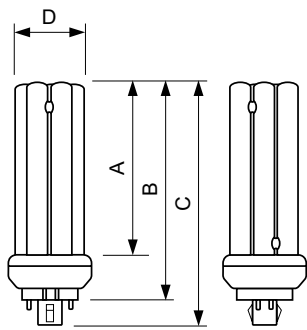

Versions

18W, GX24q-2, 4P

26W, GX24q-3, 4P

32W, GX24q-3, 4P

42W, GX24q-4, 4P

57W, GX24q-5, 4P

Dimensional drawing

Product	D (max)	A (max)	B (max)	C (max)
MASTER PL-T 32W/830/4P 1CT/ 5X10BOX	41.0 mm	98.7 mm	123.0 mm	138.7 mm
MASTER PL-T 32W/840/4P 1CT/ 5X10BOX	41.0 mm	98.7 mm	123.0 mm	138.7 mm
MASTER PL-T 26W/827/4P 1CT/ 5X10BOX	41.0 mm	86.7 mm	111.0 mm	126.7 mm
MASTER PL-T 26W/840/4P 1CT/ 5X10BOX	41.0 mm	86.7 mm	111.0 mm	126.7 mm
MASTER PL-T 26W/830/4P 1CT/ 5X10BOX	41.0 mm	86.7 mm	111.0 mm	126.7 mm
MASTER PL-T 32W/827/4P 1CT/ 5X10BOX	41.0 mm	98.7 mm	123.0 mm	138.7 mm

MASTER PL-T 4 Pin

Dimensional drawing

□

Product	D (max)	A (max)	B (max)	C (max)
MASTER PL-T 57W/830/4P 1CT/ 5X10BOX	41.0 mm	157.7 mm	182.0 mm	197.7 mm
MASTER PL-T 57W/840/4P 1CT/ 5X10BOX	41.0 mm	157.7 mm	182.0 mm	197.7 mm

Product	D (max)	A (max)	B (max)	C (max)
MASTER PL-T 42W/827/4P 1CT/ 5X10BOX	41.0 mm	120.7 mm	145.0 mm	160.7 mm
MASTER PL-T 42W/840/4P 1CT/ 5X10BOX	41.0 mm	120.7 mm	145.0 mm	160.7 mm
MASTER PL-T 42W/830/4P 1CT/ 5X10BOX	41.0 mm	120.7 mm	145.0 mm	160.7 mm