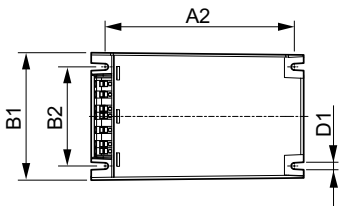

PrimaVision BasePerform

Versions

HID-PV Xt 45 & 60 CPO Q

HID-PV Xt 90 CPO Q

HID-PV Base 150 SON Q

Dimensional drawing

Product	D1	C1	A1	A2	B1	B2
HID-PV Base HID-PV Base 50 SON C3 220-240V	4.5 mm	32.0 mm	141.0 mm	128.5 mm	75.0 mm	63.7 mm
HID-PV Base HID-PV Base 70 SON C3 220-240V	4.5 mm	32.0 mm	141.0 mm	128.5 mm	75.0 mm	63.7 mm

Product	D1	C1	A1	A2	B1	B2
HID-PV Base HID-PV Base 100 SON/CDO Q 220-240V	4.5 mm	40.0 mm	150.0 mm	133.6 mm	90.0 mm	70.0 mm
HID-PV Base HID-PV Base 150 SON/CDO Q 220-240V	4.5 mm	40.0 mm	150.0 mm	133.6 mm	90.0 mm	70.0 mm