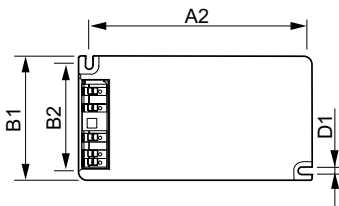

PrimaVision BasePerform

Versions

HID-PV Xt 45 & 60 CPO Q

HID-PV Xt 90 CPO Q

HID-PV Base 150 SON Q

Dimensional drawing

Product	D1	C1	A1	A2	B1	B2
HID-PV Base HID-PV Base 50 SON C3 220-240V	4.5 mm	32.0 mm	141.0 mm	128.5 mm	75.0 mm	63.7 mm
HID-PV Base HID-PV Base 70 SON C3 220-240V	4.5 mm	32.0 mm	141.0 mm	128.5 mm	75.0 mm	63.7 mm

Product	D1	C1	A1	A2	B1	B2
HID-PV Base HID-PV Base 100 SON/CDO Q 220-240V	4.5 mm	40.0 mm	150.0 mm	133.6 mm	90.0 mm	70.0 mm
HID-PV Base HID-PV Base 150 SON/CDO Q 220-240V	4.5 mm	40.0 mm	150.0 mm	133.6 mm	90.0 mm	70.0 mm