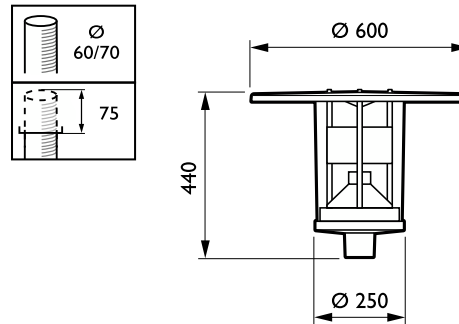

GrandeVille LED

Application

- Residential streets, minor roads, parking areas
- Foot and cycle paths, parks

Dimensional drawing

General Information	
CE mark	Yes
Driver included	Yes
Flammability mark	-
Light source replaceable	Yes
Number of gear units	1 unit
Product family code	BPS962
Light Technical	
Luminaire light beam spread	-
Optical cover/lens type	Polycarbonate bowl/cover
Color rendering index (CRI)	>80
Standard tilt angle side entry	0°
Standard tilt angle posttop	0°
Controls and Dimming	
Dimmable	Yes
Mechanical and Housing	
Housing Color	Gray
Approval and Application	
Mech. impact protection code	IK10
Ingress protection code	IP65
Surge Protection (Common/Differential)	Philips standard surge protection level
Application Conditions	
Maximum dim level	Not applicable