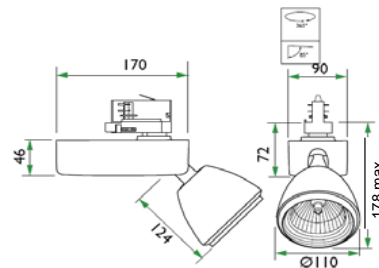

Product shown: MRS532
All dimensions in mm