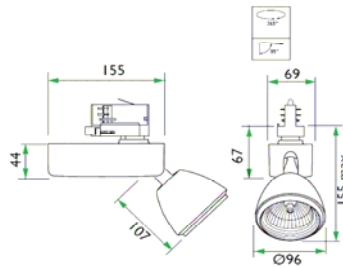

Product shown: MRS/LRS/BRS531
All dimensions in mm