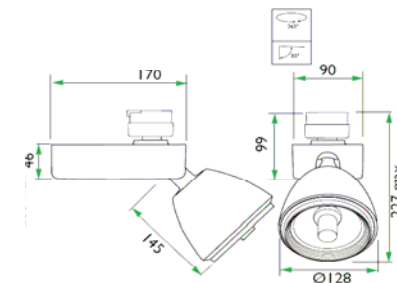

Product shown: MRS/LRS/BRS531  
 All dimensions in mm

Product shown: MRS532  
 All dimensions in mm

Electronic , 220 - 240 V / 50 - 60 Hz

Installation On 3-circuit track (3C)  
 Direct on ceiling: baseplate with connection point (BA)

Aluminium

White-Black, Grey-Black, Black.

Glossy white-black, Glossy black-black, Brushed aluminium-black, Chrome-black, RAL colours available on request

Accessories Protection glass, sculptural lens, dichroic color filters, glare control glass, honey comb and barndoors

Product shown: MCS/LCS533  
 All dimensions in mm