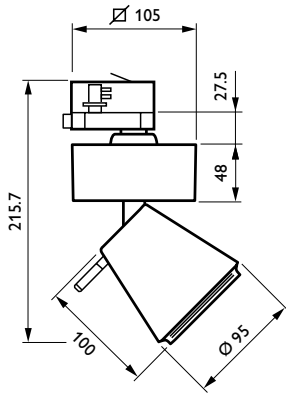

Balancing lighting and design

UnicOne, small but powerful accent lighting