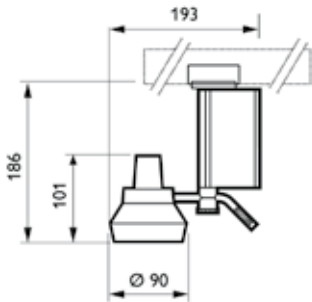

Products benefits

- Fiorenza Micro offers a choice of beam angles, product colours and mounting versions
- Improved temperature comfort for both shoppers and staff
- The dedicated electronic gear improves product performance in terms of efficiency and heat management

Applications

- Accent lighting for retail and museums

Product specifications

Type	Lamp	Gear	Optic	Colour	Materials	Accessories
MRS705 (3-circuit track version)	MASTERColour CDM-Tm Mini 20W	PrimaVision Mini electronic gear	Narrow beam (12°) Medium beam (24°) Wide beam (36°)	White RAL 9010 (WH) Grey (GR) or RAL on request	Aluminium housing	Filters upon request
MCS705 (Base plate version)	MASTERColour CDM-Tm Mini 20W	PrimaVision Mini electronic gear	Narrow beam (12°) Medium beam (24°) Wide beam (36°)	White RAL 9010 (WH) Grey (GR) or RAL on request	Aluminium housing	Filters upon request