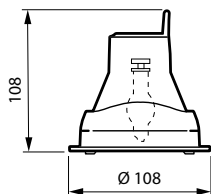

Small lights, big ambience

Fugato Micro, compact and appealing downlight

Measurements in mm

The Fugato downlight range including the Fugato Micro consists of fixed, adjustable and cardanic luminaires. The innovative features of this range create appealing effects and ambiances in retail spaces.