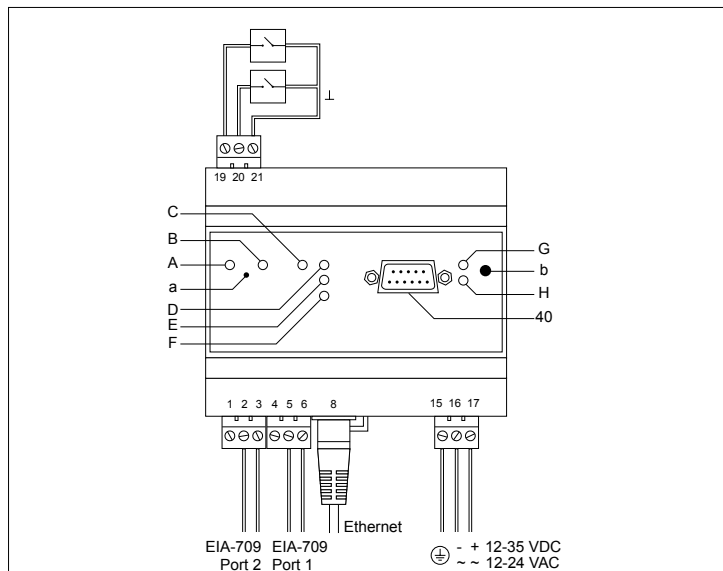

Status LEDs		
A	GREEN flashing fast	Traffic on port 1
	GREEN flashing at 1 Hz	Port not commissioned
	RED permanent	Port 1 damaged
	RED flashing fast	Traffic overload on port 1
B	GREEN flashing fast	Traffic on port 2
	GREEN flashing at 1 Hz	Port not commissioned
	RED permanent	Port 2 damaged
	RED flashing fast	Traffic overload on port 2
C	GREEN	IP port is fully functional
	YELLOW	IP port functional but config. is not up-to-date
	RED	IP port is non-functional
	Flashing at 1Hz	IP port not commissioned
	OFF	IP port not active
D	GREEN	Ethernet link
E	GREEN flashing	Ethernet traffic
F	GREEN	User defined LED
G	GREEN	Power
H	OFF	Normal operation

Connectors	
1	No connect
2	EIA-709 input B port 2
3	EIA-709 input A port 2
4	No connect
5	EIA-709 input B port 1
6	EIA-709 input A port 1
8	Ethernet 10/100 BaseT (RJ45)
15	Power supply input earth ground
16	Power supply input MINUS
17	Power supply input PLUS
	△ Do not connect to GND
19	Digital input 0
20	Digital input 1
21	Digital input GND
40	RS-232 interface (DB9 male)

Buttons	
a	Reset
b	Send service pin message