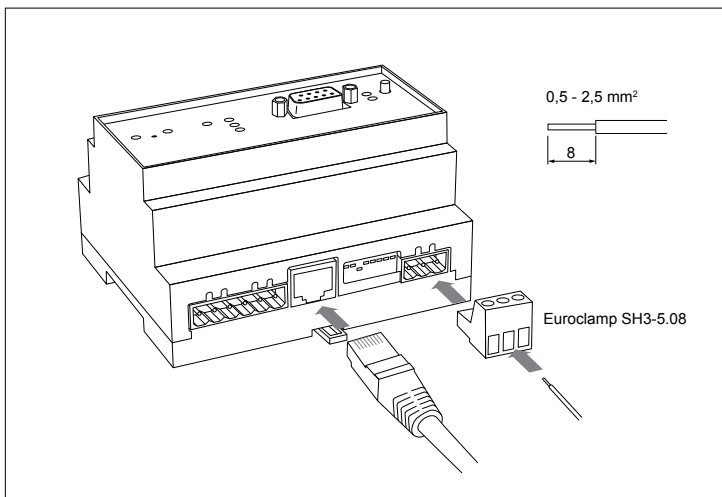

Status LEDs		
A	GREEN flashing fast	Traffic on port 1
	GREEN flashing at 1 Hz	Port not commissioned
	RED permanent	Port 1 damaged
	RED flashing fast	Traffic overload on port 1
B	GREEN flashing fast	Traffic on port 2
	GREEN flashing at 1 Hz	Port not commissioned
	RED permanent	Port 2 damaged
	RED flashing fast	Traffic overload on port 2
C	GREEN	IP port is fully functional
	YELLOW	IP port functional but config. is not up-to-date
	RED	IP port is non-functional
	Flashing at 1Hz	IP port not commissioned
	OFF	IP port not active
D	GREEN	Ethernet link
E	GREEN flashing	Ethernet traffic
F	GREEN	User defined LED
G	GREEN	Power
H	OFF	Normal operation

Connectors	
1	No connect
2	EIA-709 input B port 2
3	EIA-709 input A port 2
4	No connect
5	EIA-709 input B port 1
6	EIA-709 input A port 1
8	Ethernet 10/100 BaseT (RJ45)
15	Power supply input earth ground
16	Power supply input MINUS
17	Power supply input PLUS
	△ Do not connect to GND
19	Digital input 0
20	Digital input 1
21	Digital input GND
40	RS-232 interface (DB9 male)

Buttons	
a	Reset
b	Send service pin message