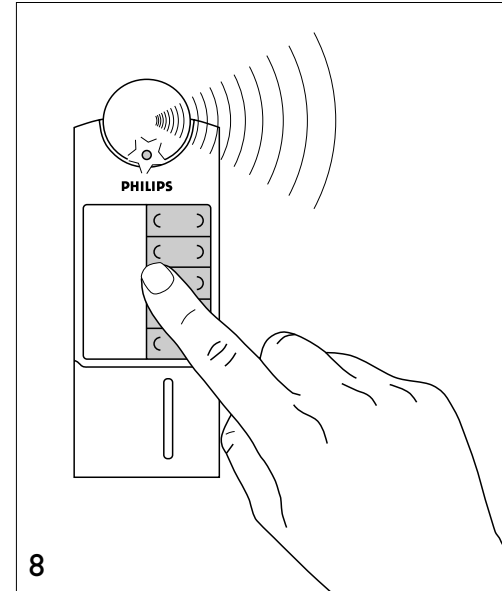

7a

IR Group Address

ON

1	2	3	TRIOS*	HELIO	SCENARIO
ON			A	A	1
			B	B	
	ON		C	C	
ON	ON		D	D	
		ON	E	E	2
ON		ON	F	F	
	ON	ON	G	G	
ON	ON	ON	General	General	

*The same applies for Carpe Diem

Function

ON

Product	Datasheet	Ex Factory Dip setting
IRT 8020	3222 636 30352	5 ON
IRT 8030	3222 636 30342	6 ON
IRT 8040	3222 636 30331	7 ON
IRT 8080	3222 636 30321	All OFF
IRT 7090	3222 636 35061	All OFF

7b

3222 636 40132
03/2003
Printed in EU
Data subject to change
<http://www.controls4lighting.com>

<p>max 50° C</p> <p>min 5° C</p>	<p>RH</p> <p>20 - 85%</p>	<p>kg</p> <p>0,211 kg</p>
----------------------------------	----------------------------------	----------------------------------