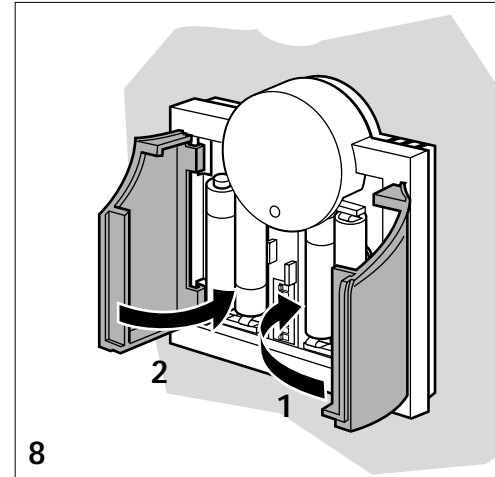

3222 636 ·
04/2002
Printed in I
Data subje
<http://www>