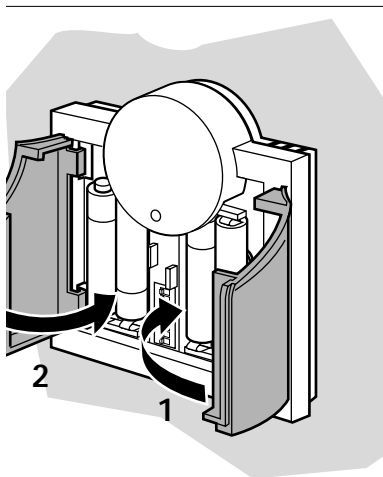

3222 636 40121
04/2002
Printed in EU
Data subject to change
<http://www.controls4lighting.com>

IRT 8055/00 infrared temperature transmitter

Installation instructions

Instructions de montage
Montageanweisung
Montagevoorschrift

Istruzioni di montaggio
Instrucciones de montaje
Installationsvejledning

max 50° C
min 5° C

RH
20-85%

kg
0,115 kg

PHILIPS
Let's make things better.

PHILIPS
Let's make things better.