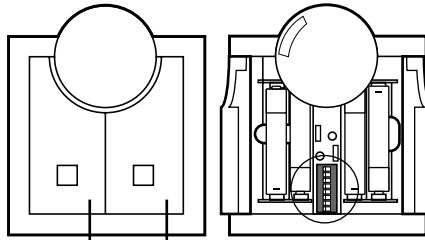

4	5	6
-	-			
CH1 off/down	CH1 on/up	ON		
CH2 off/down	CH2 on/up		ON	
ALL off	Preset 1	ON	ON	
ALL off	Preset 1, 2, 3, 4			ON
Absent	Present	ON		ON
Blinds down	Blinds up		ON	ON
Fan off	Fan on	ON	ON	ON

7c