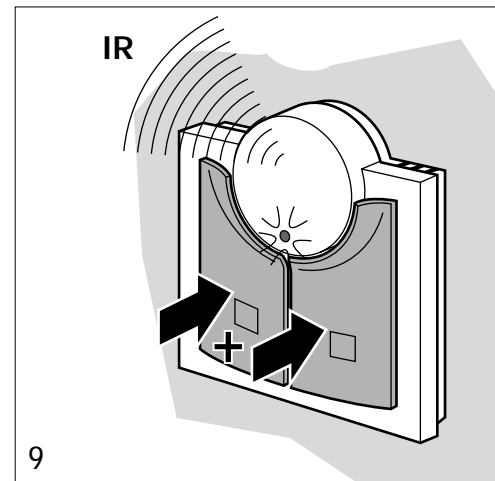

3222 636 ·
04/2002
Printed in I
Data subje
<http://www>