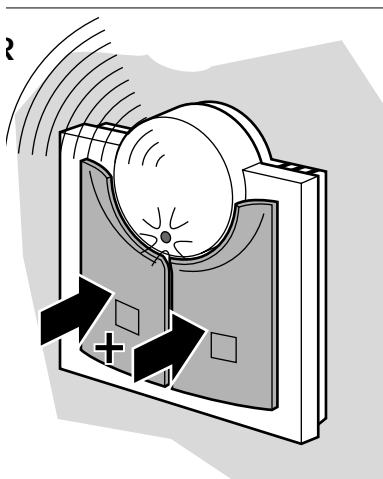

3222 636 40121
04/2002
Printed in EU
Data subject to change
<http://www.controls4lighting.com>

IRT 8055/00 infrared temperature transmitter

Installation instructions

Instructions de montage
Montageanweisung
Montagevoorschrift

Istruzioni di montaggio
Instrucciones de montaje
Installationsvejledning

max 50° C
min 5° C

RH
20-85%

kg
0,115 kg

PHILIPS
Let's make things better.

PHILIPS
Let's make things better.