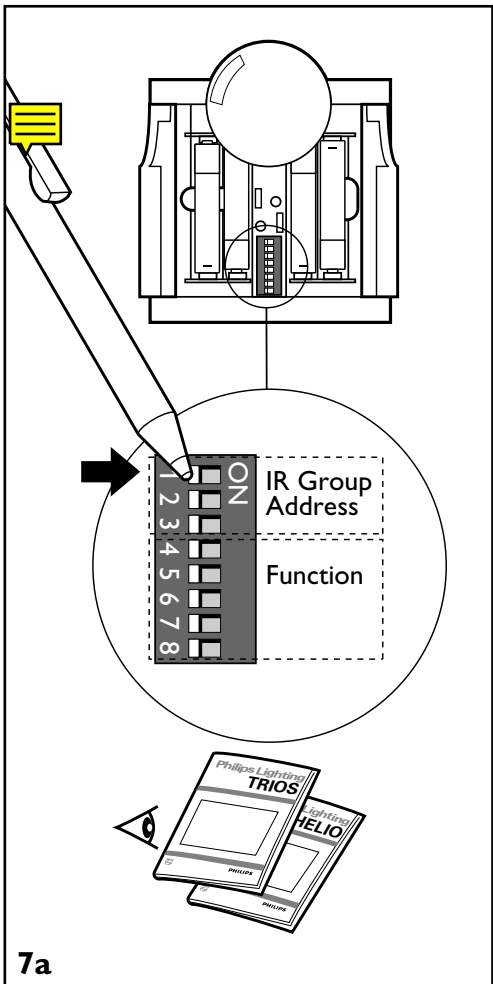

IRT 8050/00 two-key infrared transmitter

Installation instructions

Instructions de montage
Montageanweisung
Montagevoorschrift

Istruzioni di montaggio
Instrucciones de montaje
Monteringsanvisning

Let's make things  better.

Philips
Lighting

PHILIPS

1

2

IR Group
Address

ON

TRIOS	HELIO	SCENIO	1	2	3
A	A	1			
B	B		ON		
C	C			ON	
D	D		ON	ON	
E	E	2			ON
F	F		ON		ON
G	G			ON	ON
ALL	ALL		ON	ON	ON

7b