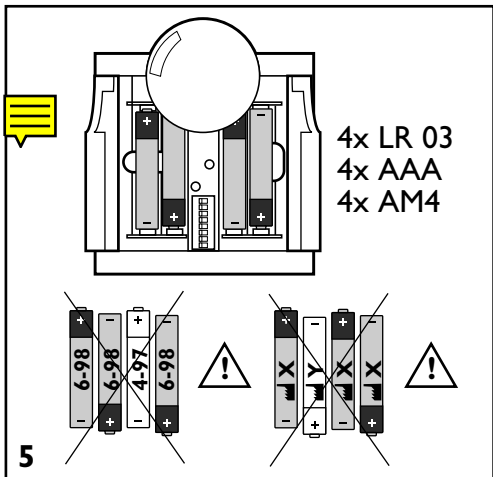

IRT 8050/00 two-key infrared transmitter

Installation instructions

Instructions de montage
Montageanweisung
Montagevoorschrift

Istruzioni di montaggio
Instrucciones de montaje
Monteringsanvisning

Let's make things  better.

Philips
Lighting

PHILIPS

1

2

IR Group
Address

ON

TRIOS	HELIO	SCENIO	1	2	3
A	A	1			
B	B		ON		
C	C			ON	
D	D		ON	ON	
E	E	2			ON
F	F		ON		ON
G	G			ON	ON
ALL	ALL		ON	ON	ON

7b